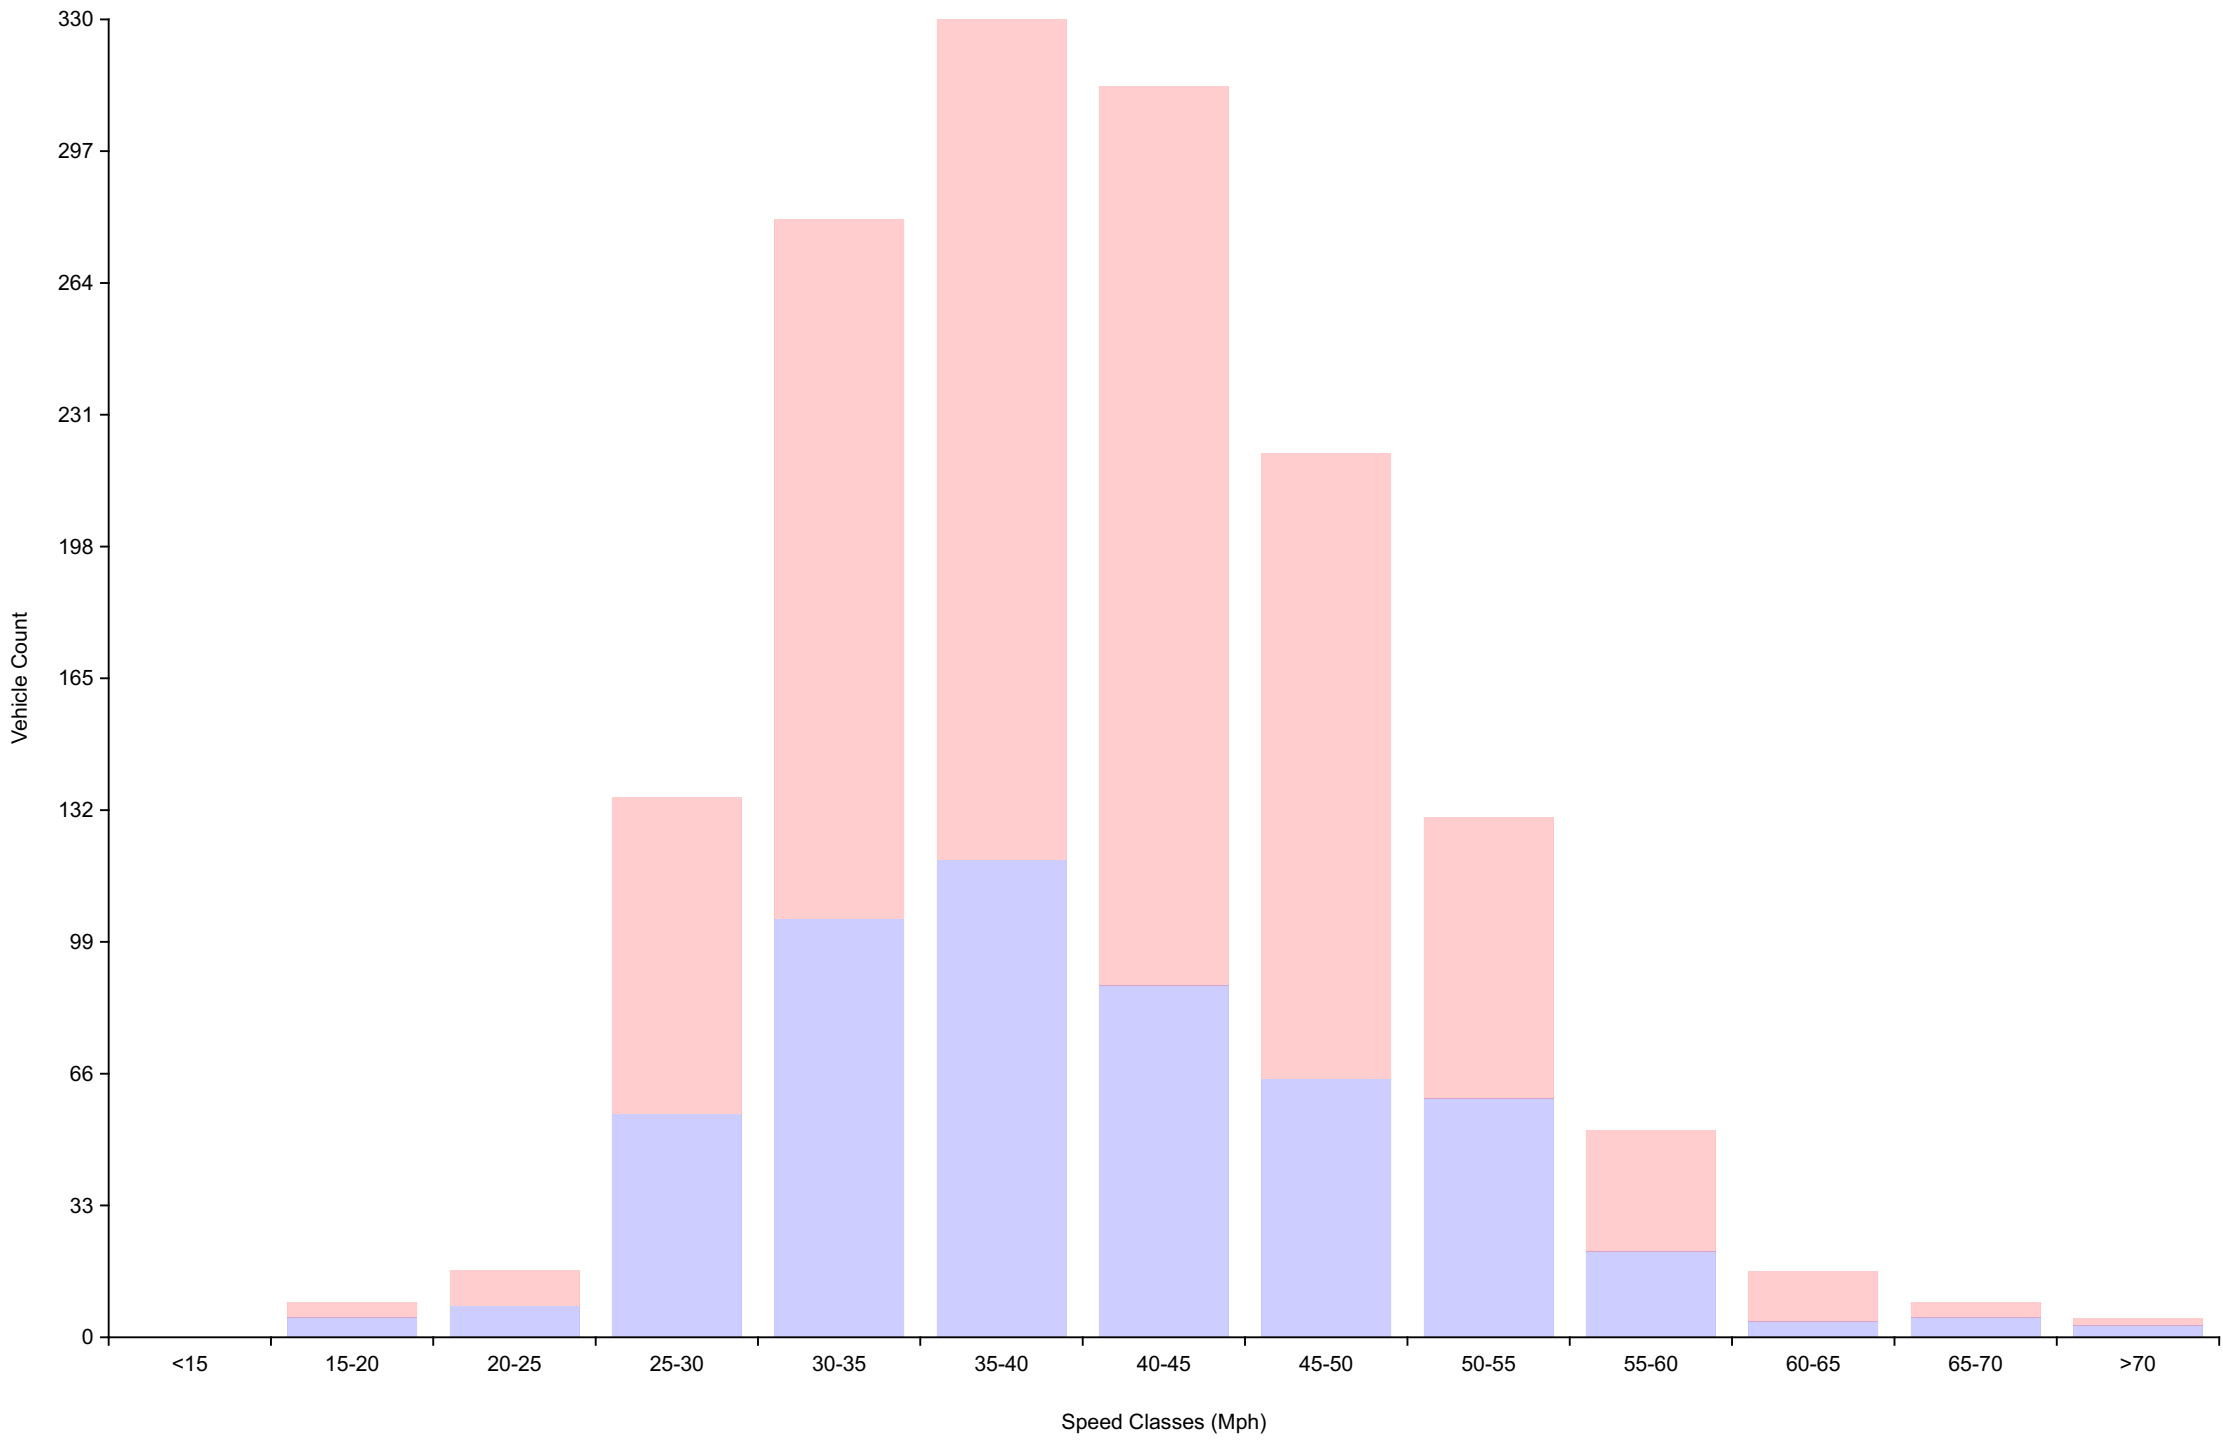

Vehicle Counts By Speed Class
For week beginning Mon Sep 28 2020

Traffic Report Yelvertoft Road SID October 2020

Weekly overview for week beginning Mon Oct 5 2020

Vehicle Speed Classes (Mph)

	<15	15 20	20 25	25 30	30 35	35 40	40 45	45 50	50 55	55 60	60 65	65 70	>70	Total	85th Percentile
00:00	0	0	0	0	2	1	2	0	0	0	1	1	0	7	62.0
01:00	0	0	0	1	1	0	2	1	1	1	0	0	0	7	50.9
02:00	0	0	0	1	2	1	0	0	0	1	0	0	0	5	40.2
03:00	0	0	0	0	0	1	2	2	0	0	0	0	0	5	46.3
04:00	0	0	0	0	1	0	0	0	0	0	0	0	0	1	33.9
05:00	0	0	0	0	0	1	0	1	0	0	0	0	0	2	43.6
06:00	0	0	0	2	2	4	5	5	6	2	4	2	0	32	60.0
07:00	0	0	0	5	12	6	12	16	14	2	1	0	0	68	51.0
08:00	0	0	0	11	20	31	20	24	14	9	6	1	0	136	52.9
09:00	0	0	2	16	31	38	32	30	19	6	4	2	1	181	49.8
10:00	0	3	8	25	50	57	49	25	13	2	1	1	0	234	44.8
11:00	0	2	7	26	47	42	39	34	10	3	0	0	0	210	45.9
12:00	1	0	0	26	32	25	40	18	15	5	3	1	0	166	47.7
13:00	0	0	2	13	28	39	37	21	10	12	2	0	0	164	48.7
14:00	0	0	5	7	37	40	44	33	19	7	3	0	1	196	49.1
15:00	0	0	2	22	31	26	33	29	14	11	4	0	0	172	51.0
16:00	0	0	3	17	37	40	30	30	20	3	5	0	0	185	49.1
17:00	0	0	0	12	35	43	53	43	20	10	1	1	1	219	49.0
18:00	0	3	0	20	28	36	36	23	22	8	5	2	0	183	50.6
19:00	0	0	0	13	29	25	29	16	12	6	2	0	2	134	49.5
20:00	0	0	1	6	22	19	17	10	10	8	2	1	1	97	52.7
21:00	0	0	1	3	14	18	4	7	1	1	1	2	0	52	48.1
22:00	0	0	0	1	10	8	11	5	0	0	0	0	0	35	43.9
23:00	0	0	0	0	0	3	6	1	1	2	0	0	0	13	52.1
AM Total	0	5	17	87	168	182	163	138	77	26	17	7	1		
PM Total	1	3	14	140	303	322	340	236	144	73	28	7	5		
Total	1	8	31	227	471	504	503	374	221	99	45	14	6		
Percent	0.04%	0.32%	1.24%	9.07%	18.81%	20.13%	20.09%	14.94%	8.83%	3.95%	1.80%	0.56%	0.24%		

Total Vehicles : 2504
30th Percentile : 34.2 MPH
50th Percentile : 39.1 MPH
85th Percentile : 49.2 MPH
95th Percentile : 55.7 MPH
Average Speed : 40.3 MPH
Highest Speed : 77.1 MPH
Total Over Speed Limit : 0.2 % (6 / 2504)