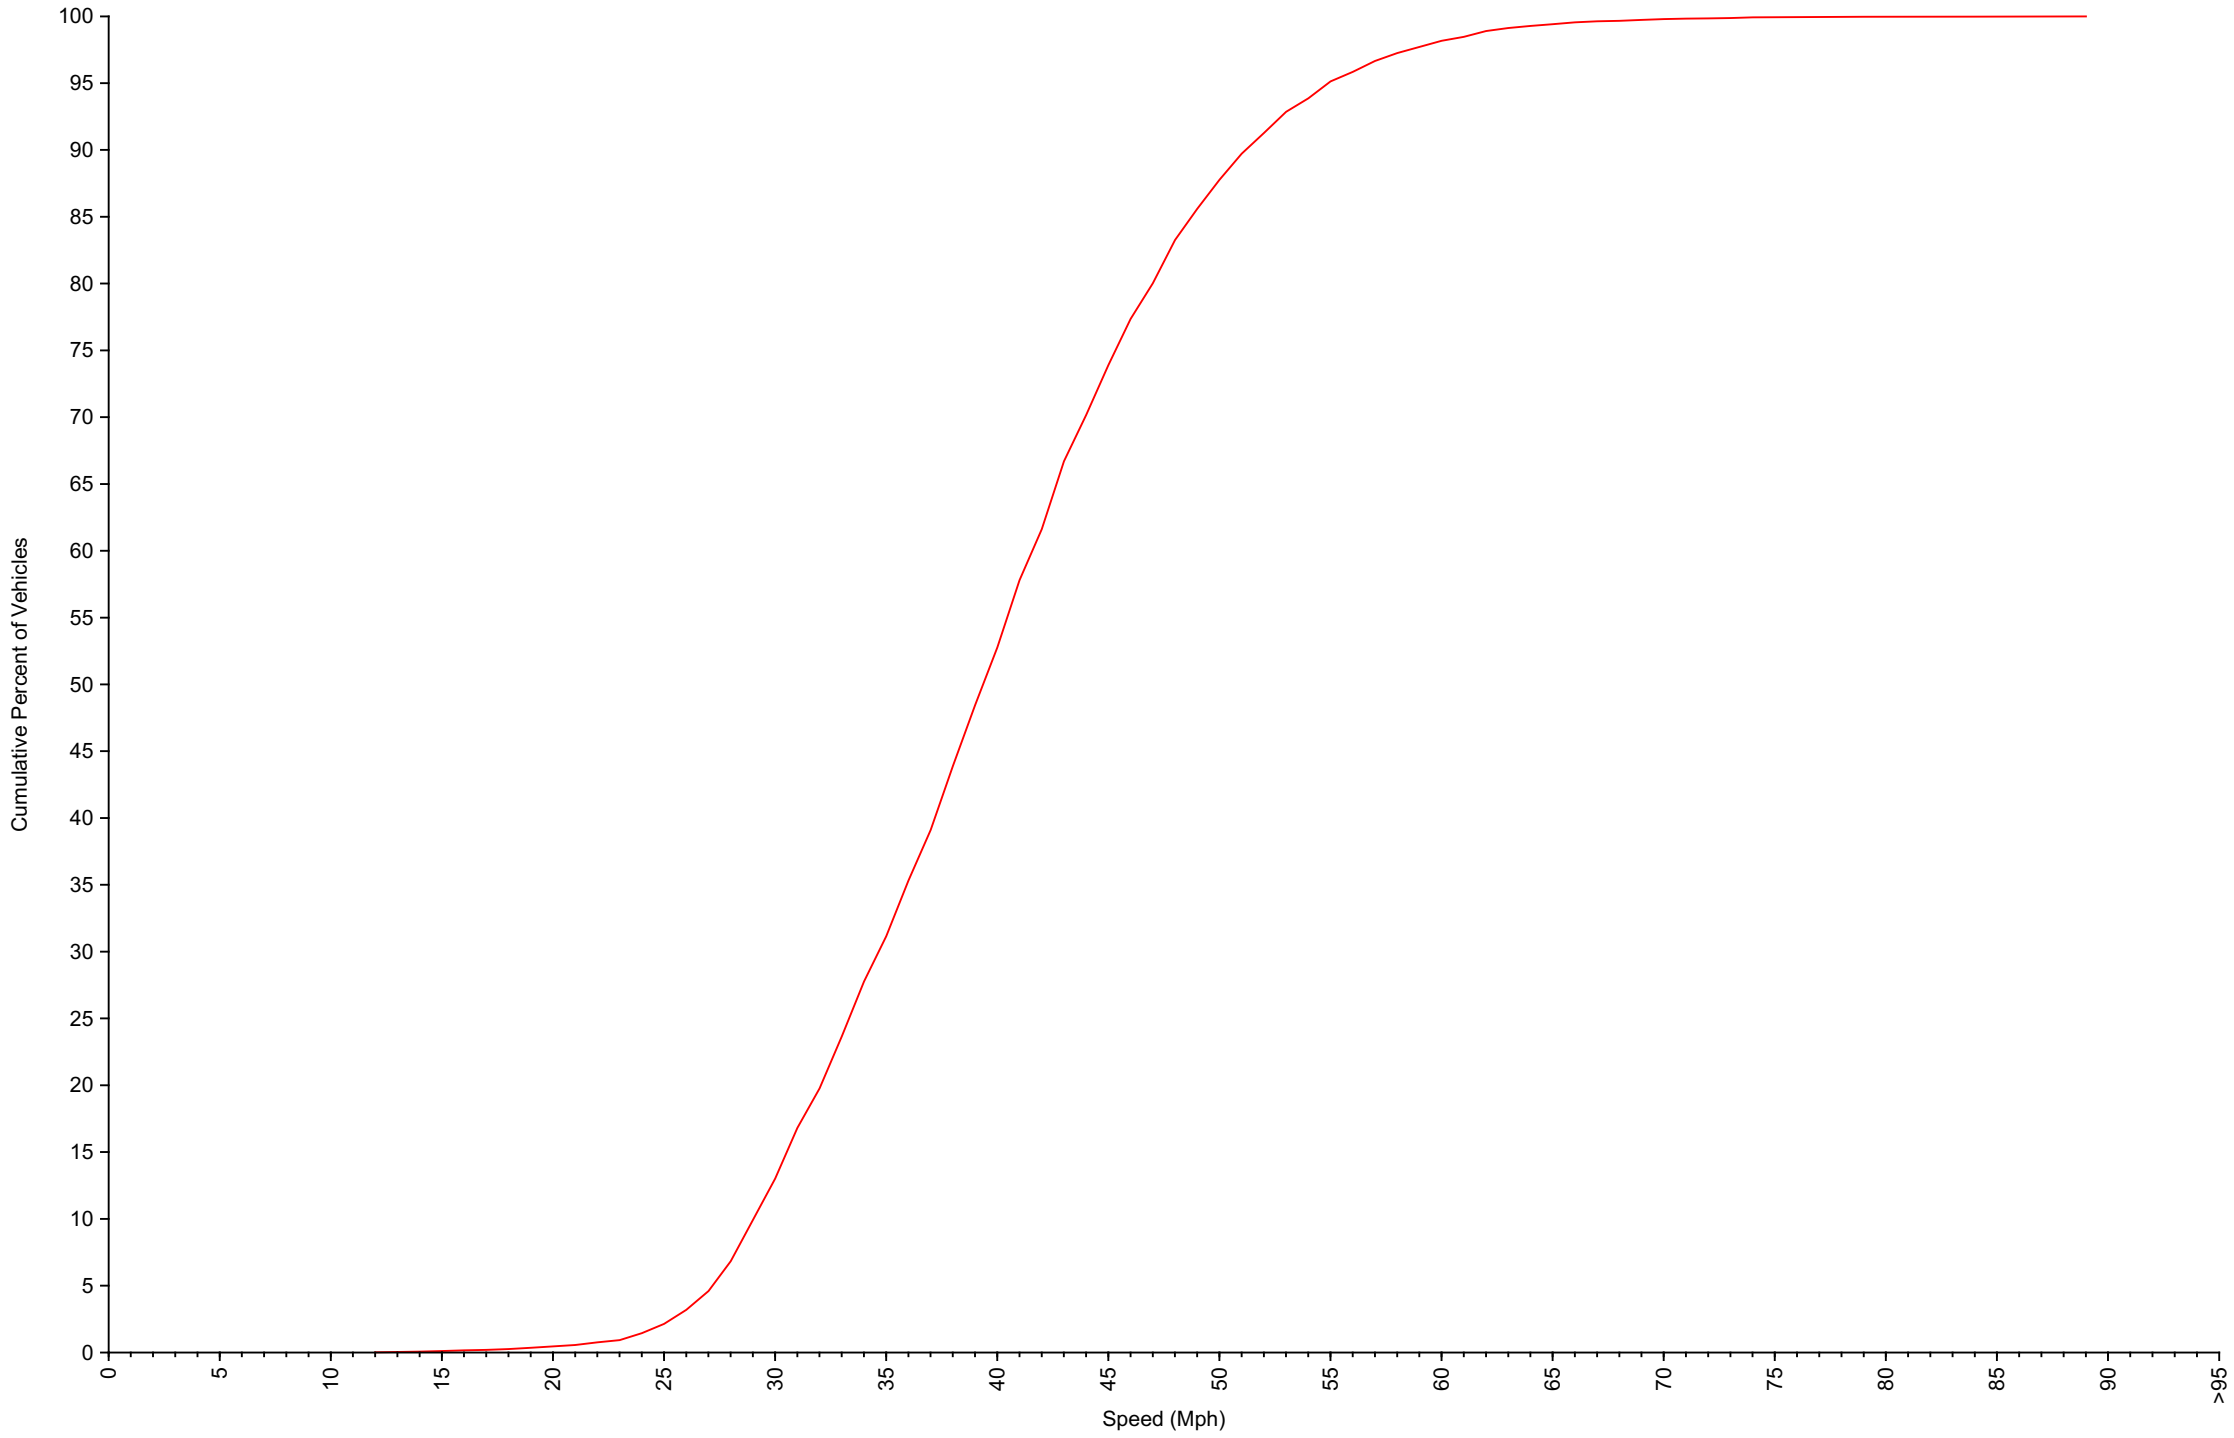

Cumulative Speed Distribution Curve

Traffic Overview from Thu Oct 1 2020 to Sat Oct 31 2020

Traffic Report Yelvertoft Road SID October 2020

Weekly overview for week beginning Mon Sep 28 2020

Vehicle Speed Classes (Mph)

	<15	15 20	20 25	25 30	30 35	35 40	40 45	45 50	50 55	55 60	60 65	65 70	>70	Total	85th Percentile
00:00	0	0	0	3	2	0	4	1	1	0	0	0	0	11	44.4
01:00	0	0	0	0	0	1	0	0	0	0	0	0	0	1	37.0
02:00	0	0	0	0	2	0	1	0	0	0	0	0	0	3	37.9
03:00	0	0	0	0	0	0	1	0	0	0	0	0	0	1	43.5
04:00	0	0	0	0	0	1	0	0	0	0	0	0	0	1	39.4
05:00	0	0	0	0	0	0	0	1	0	1	0	0	0	2	53.6
06:00	0	0	0	1	1	4	5	1	3	4	0	0	1	20	55.0
07:00	0	0	0	1	3	5	6	3	2	1	0	1	0	22	49.4
08:00	0	0	1	4	12	13	11	12	12	6	0	0	1	72	52.6
09:00	0	0	2	14	31	33	19	14	10	5	2	1	0	131	47.6
10:00	0	1	2	16	33	33	14	14	24	3	0	3	0	143	50.1
11:00	0	4	3	18	23	32	29	20	9	2	2	0	1	143	46.5
12:00	0	0	2	12	30	26	30	17	8	3	2	0	0	130	46.7
13:00	0	2	2	7	18	23	37	18	6	2	1	0	0	116	46.5
14:00	0	0	2	11	22	21	26	21	8	2	1	0	0	114	46.8
15:00	0	2	1	9	18	16	26	13	6	6	2	0	0	99	48.4
16:00	0	0	1	18	23	28	22	20	7	2	1	1	0	123	46.8
17:00	0	0	0	10	14	33	27	20	10	5	2	0	1	122	48.9
18:00	0	0	0	6	16	21	21	18	7	3	2	0	0	94	48.5
19:00	0	0	0	3	12	21	20	12	8	5	1	0	0	82	50.1
20:00	0	0	1	4	11	15	11	13	6	2	0	1	0	64	48.7
21:00	0	0	0	1	6	6	5	1	3	1	1	0	1	25	51.6
22:00	0	0	0	0	5	5	5	6	1	0	0	0	0	22	46.7
23:00	0	0	0	0	4	0	0	1	2	0	0	2	0	9	61.4
AM Total	0	5	8	57	107	122	90	66	61	22	4	5	3		
PM Total	0	4	9	81	179	215	230	160	72	31	13	4	2		
Total	0	9	17	138	286	337	320	226	133	53	17	9	5		
Percent	0.00%	0.58%	1.10%	8.90%	18.45%	21.74%	20.65%	14.58%	8.58%	3.42%	1.10%	0.58%	0.32%		

Total Vehicles : 1550
30th Percentile : 34.2 MPH
50th Percentile : 38.8 MPH
85th Percentile : 48.6 MPH
95th Percentile : 54.4 MPH
Average Speed : 40.0 MPH
Highest Speed : 89.2 MPH
Total Over Speed Limit : 0.3 % (5 / 1550)