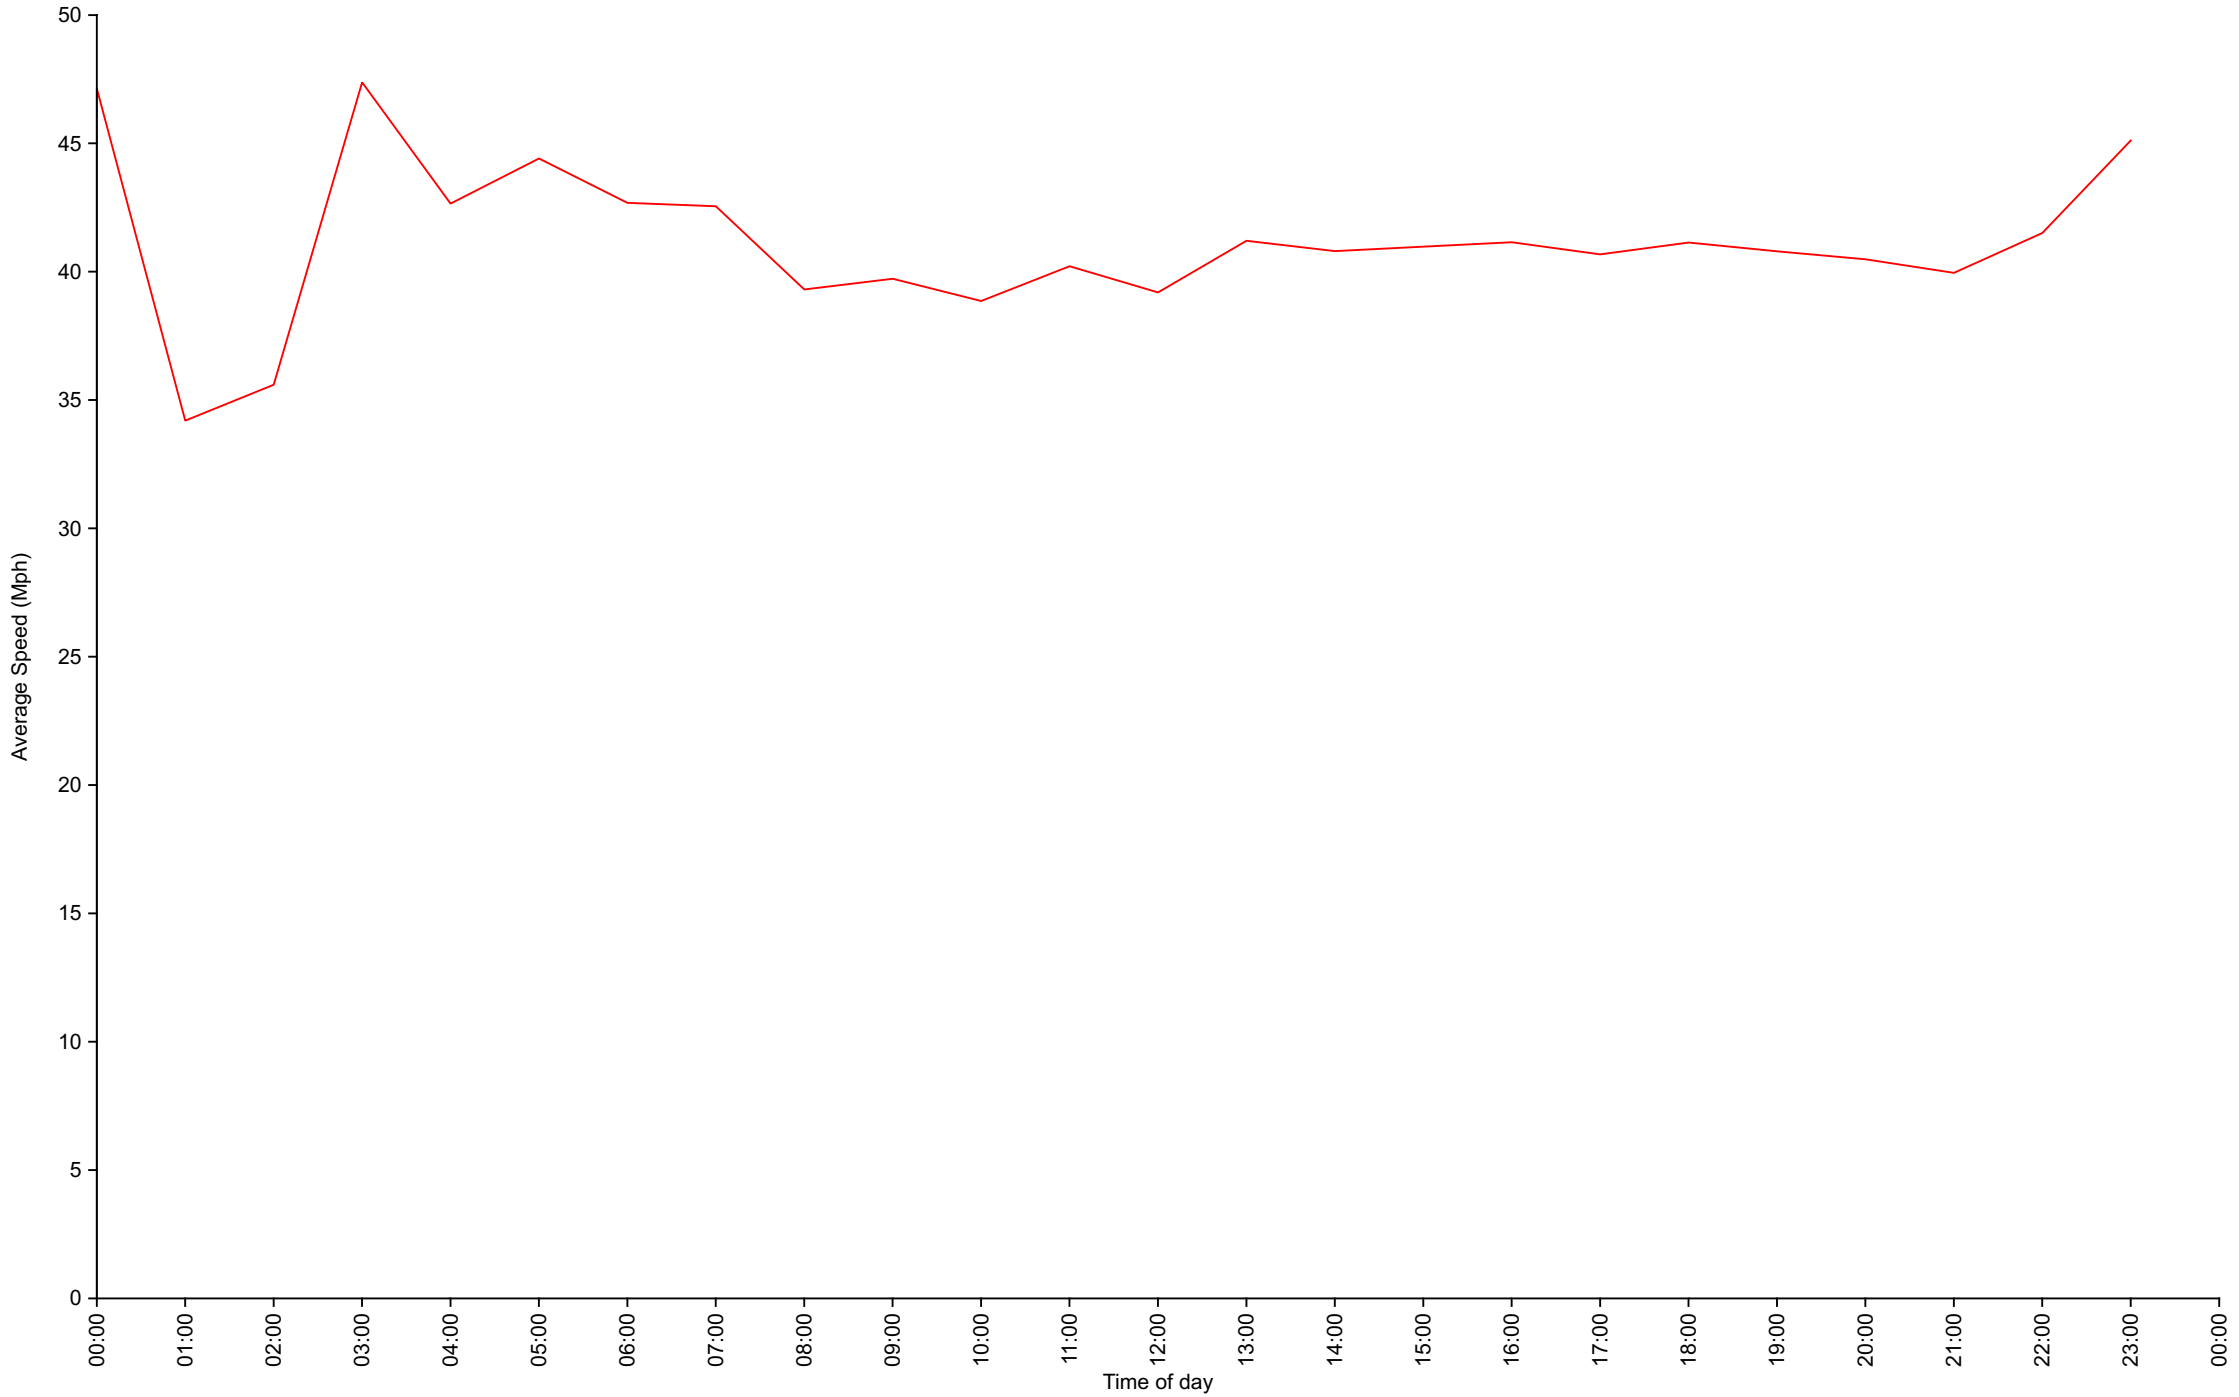

Traffic Report Yelvertoft Road SID October 2020

Weekly overview for week beginning Mon Oct 19 2020

Vehicle Speed Classes (Mph)

	<15	15 20	20 25	25 30	30 35	35 40	40 45	45 50	50 55	55 60	60 65	65 70	>70	Total	85th Percentile
00:00	0	0	0	0	0	0	1	0	1	0	0	0	0	2	49.3
01:00	0	0	0	0	1	1	0	0	0	0	0	0	0	2	35.2
02:00	0	0	0	0	1	3	1	0	0	0	0	0	0	5	37.0
03:00	0	0	0	0	0	0	0	1	0	0	0	0	0	1	47.4
04:00	0	0	0	0	2	1	0	0	1	1	0	0	0	5	52.0
05:00	0	0	0	1	3	3	12	4	7	4	0	0	0	34	51.0
06:00	0	0	0	2	12	5	14	10	5	3	2	1	0	54	50.9
07:00	0	0	1	6	12	24	39	23	12	11	1	0	0	129	50.5
08:00	0	0	3	26	34	49	34	30	14	8	1	1	0	200	48.0
09:00	0	0	2	21	53	50	51	28	19	10	1	1	3	239	48.4
10:00	1	1	2	22	46	55	53	27	14	2	5	0	1	229	46.6
11:00	1	0	5	15	33	37	49	31	8	9	4	2	0	194	48.2
12:00	0	1	4	32	32	34	39	38	16	3	4	1	0	204	47.7
13:00	0	0	1	16	30	40	50	35	21	9	3	1	0	206	49.4
14:00	0	0	0	14	33	47	41	33	18	10	2	1	0	199	49.2
15:00	1	1	1	13	35	39	59	26	24	9	3	0	1	212	49.6
16:00	0	1	2	10	30	39	46	31	16	9	4	1	0	189	49.3
17:00	0	0	3	16	38	30	50	29	15	11	2	0	2	196	49.1
18:00	0	0	0	5	22	21	30	25	8	4	2	0	1	118	48.3
19:00	0	0	3	7	15	18	17	20	8	5	1	0	0	94	49.0
20:00	0	0	2	2	9	13	14	8	3	1	2	0	0	54	47.0
21:00	0	0	0	0	10	8	12	3	1	1	0	1	0	36	45.2
22:00	0	0	0	1	3	6	2	6	2	1	0	0	0	21	48.9
23:00	0	0	0	2	1	0	3	4	2	1	1	0	0	14	53.8
AM Total	2	1	13	93	197	228	254	154	81	48	14	5	4		
PM Total	1	3	16	118	258	295	363	258	134	64	24	5	4		
Total	3	4	29	211	455	523	617	412	215	112	38	10	8		
Percent	0.11%	0.15%	1.10%	8.00%	17.25%	19.83%	23.40%	15.62%	8.15%	4.25%	1.44%	0.38%	0.30%		

Total Vehicles : 2637
30th Percentile : 34.9 MPH
50th Percentile : 39.8 MPH
85th Percentile : 48.8 MPH
95th Percentile : 55.3 MPH
Average Speed : 40.5 MPH
Highest Speed : 84.5 MPH
Total Over Speed Limit : 0.3 % (8 / 2637)

Average Speed By Hour

For week beginning Mon Oct 19 2020
(60 Minute Resolution)