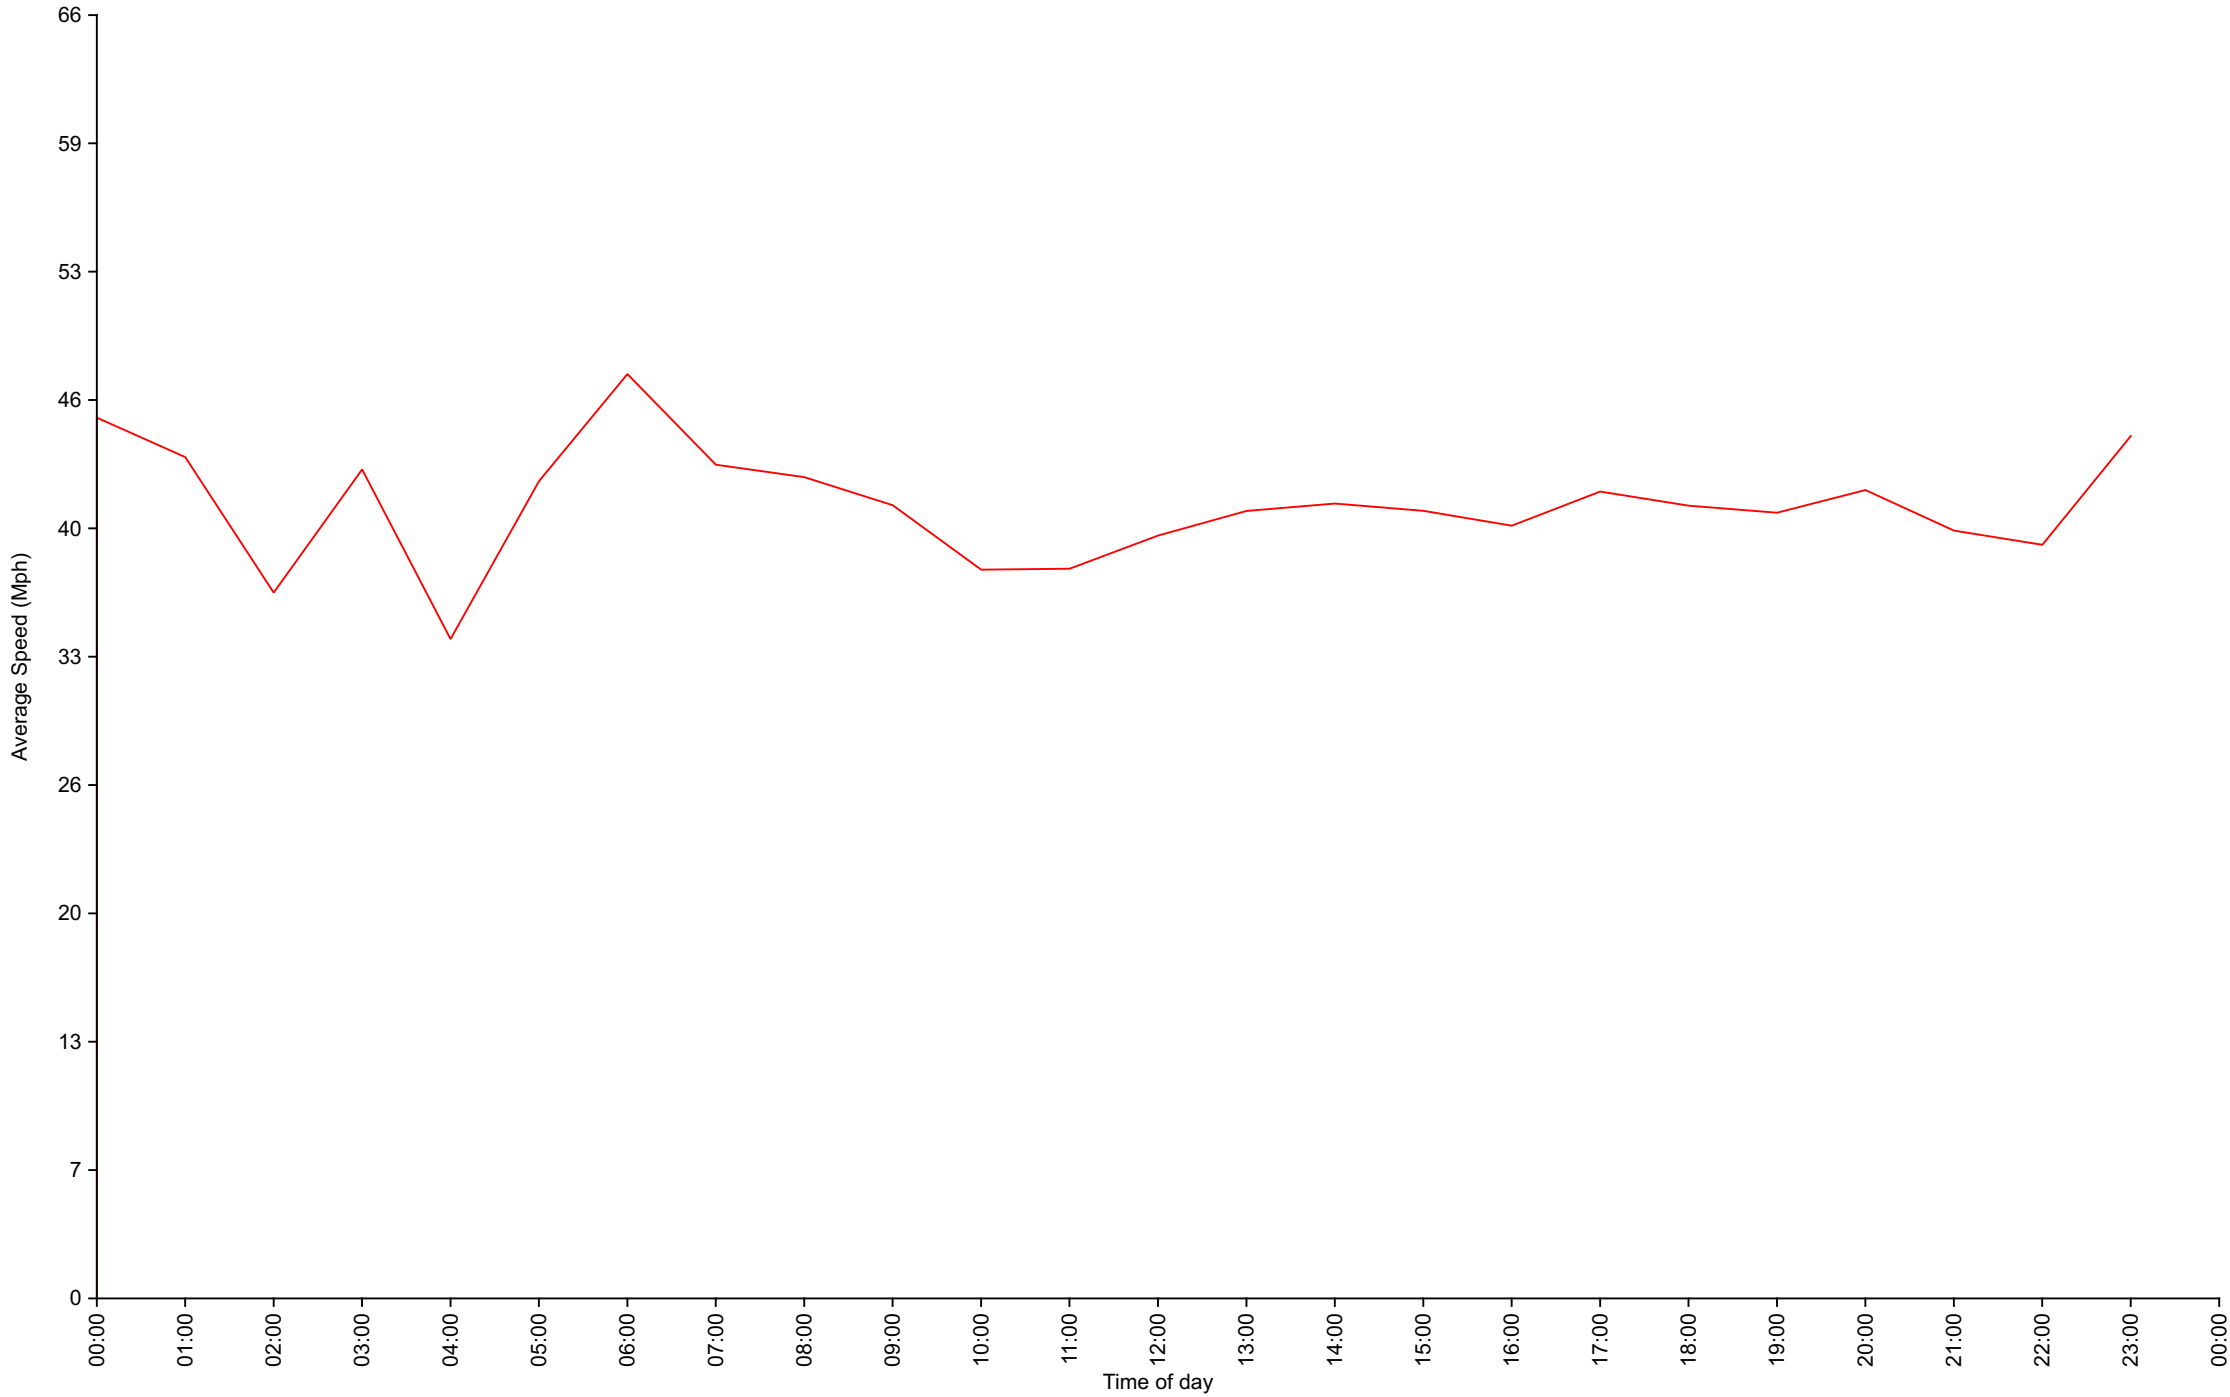

Traffic Report Yelvertoft Road SID October 2020

Weekly overview for week beginning Mon Oct 5 2020

Vehicle Speed Classes (Mph)

	<15	15 20	20 25	25 30	30 35	35 40	40 45	45 50	50 55	55 60	60 65	65 70	>70	Total	85th Percentile
00:00	0	0	0	0	2	1	2	0	0	0	1	1	0	7	62.0
01:00	0	0	0	1	1	0	2	1	1	1	0	0	0	7	50.9
02:00	0	0	0	1	2	1	0	0	0	1	0	0	0	5	40.2
03:00	0	0	0	0	0	1	2	2	0	0	0	0	0	5	46.3
04:00	0	0	0	0	1	0	0	0	0	0	0	0	0	1	33.9
05:00	0	0	0	0	0	1	0	1	0	0	0	0	0	2	43.6
06:00	0	0	0	2	2	4	5	5	6	2	4	2	0	32	60.0
07:00	0	0	0	5	12	6	12	16	14	2	1	0	0	68	51.0
08:00	0	0	0	11	20	31	20	24	14	9	6	1	0	136	52.9
09:00	0	0	2	16	31	38	32	30	19	6	4	2	1	181	49.8
10:00	0	3	8	25	50	57	49	25	13	2	1	1	0	234	44.8
11:00	0	2	7	26	47	42	39	34	10	3	0	0	0	210	45.9
12:00	1	0	0	26	32	25	40	18	15	5	3	1	0	166	47.7
13:00	0	0	2	13	28	39	37	21	10	12	2	0	0	164	48.7
14:00	0	0	5	7	37	40	44	33	19	7	3	0	1	196	49.1
15:00	0	0	2	22	31	26	33	29	14	11	4	0	0	172	51.0
16:00	0	0	3	17	37	40	30	30	20	3	5	0	0	185	49.1
17:00	0	0	0	12	35	43	53	43	20	10	1	1	1	219	49.0
18:00	0	3	0	20	28	36	36	23	22	8	5	2	0	183	50.6
19:00	0	0	0	13	29	25	29	16	12	6	2	0	2	134	49.5
20:00	0	0	1	6	22	19	17	10	10	8	2	1	1	97	52.7
21:00	0	0	1	3	14	18	4	7	1	1	1	2	0	52	48.1
22:00	0	0	0	1	10	8	11	5	0	0	0	0	0	35	43.9
23:00	0	0	0	0	0	3	6	1	1	2	0	0	0	13	52.1
AM Total	0	5	17	87	168	182	163	138	77	26	17	7	1		
PM Total	1	3	14	140	303	322	340	236	144	73	28	7	5		
Total	1	8	31	227	471	504	503	374	221	99	45	14	6		
Percent	0.04%	0.32%	1.24%	9.07%	18.81%	20.13%	20.09%	14.94%	8.83%	3.95%	1.80%	0.56%	0.24%		

Total Vehicles : 2504
30th Percentile : 34.2 MPH
50th Percentile : 39.1 MPH
85th Percentile : 49.2 MPH
95th Percentile : 55.7 MPH
Average Speed : 40.3 MPH
Highest Speed : 77.1 MPH
Total Over Speed Limit : 0.2 % (6 / 2504)

Average Speed By Hour
For week beginning Mon Oct 5 2020
(60 Minute Resolution)