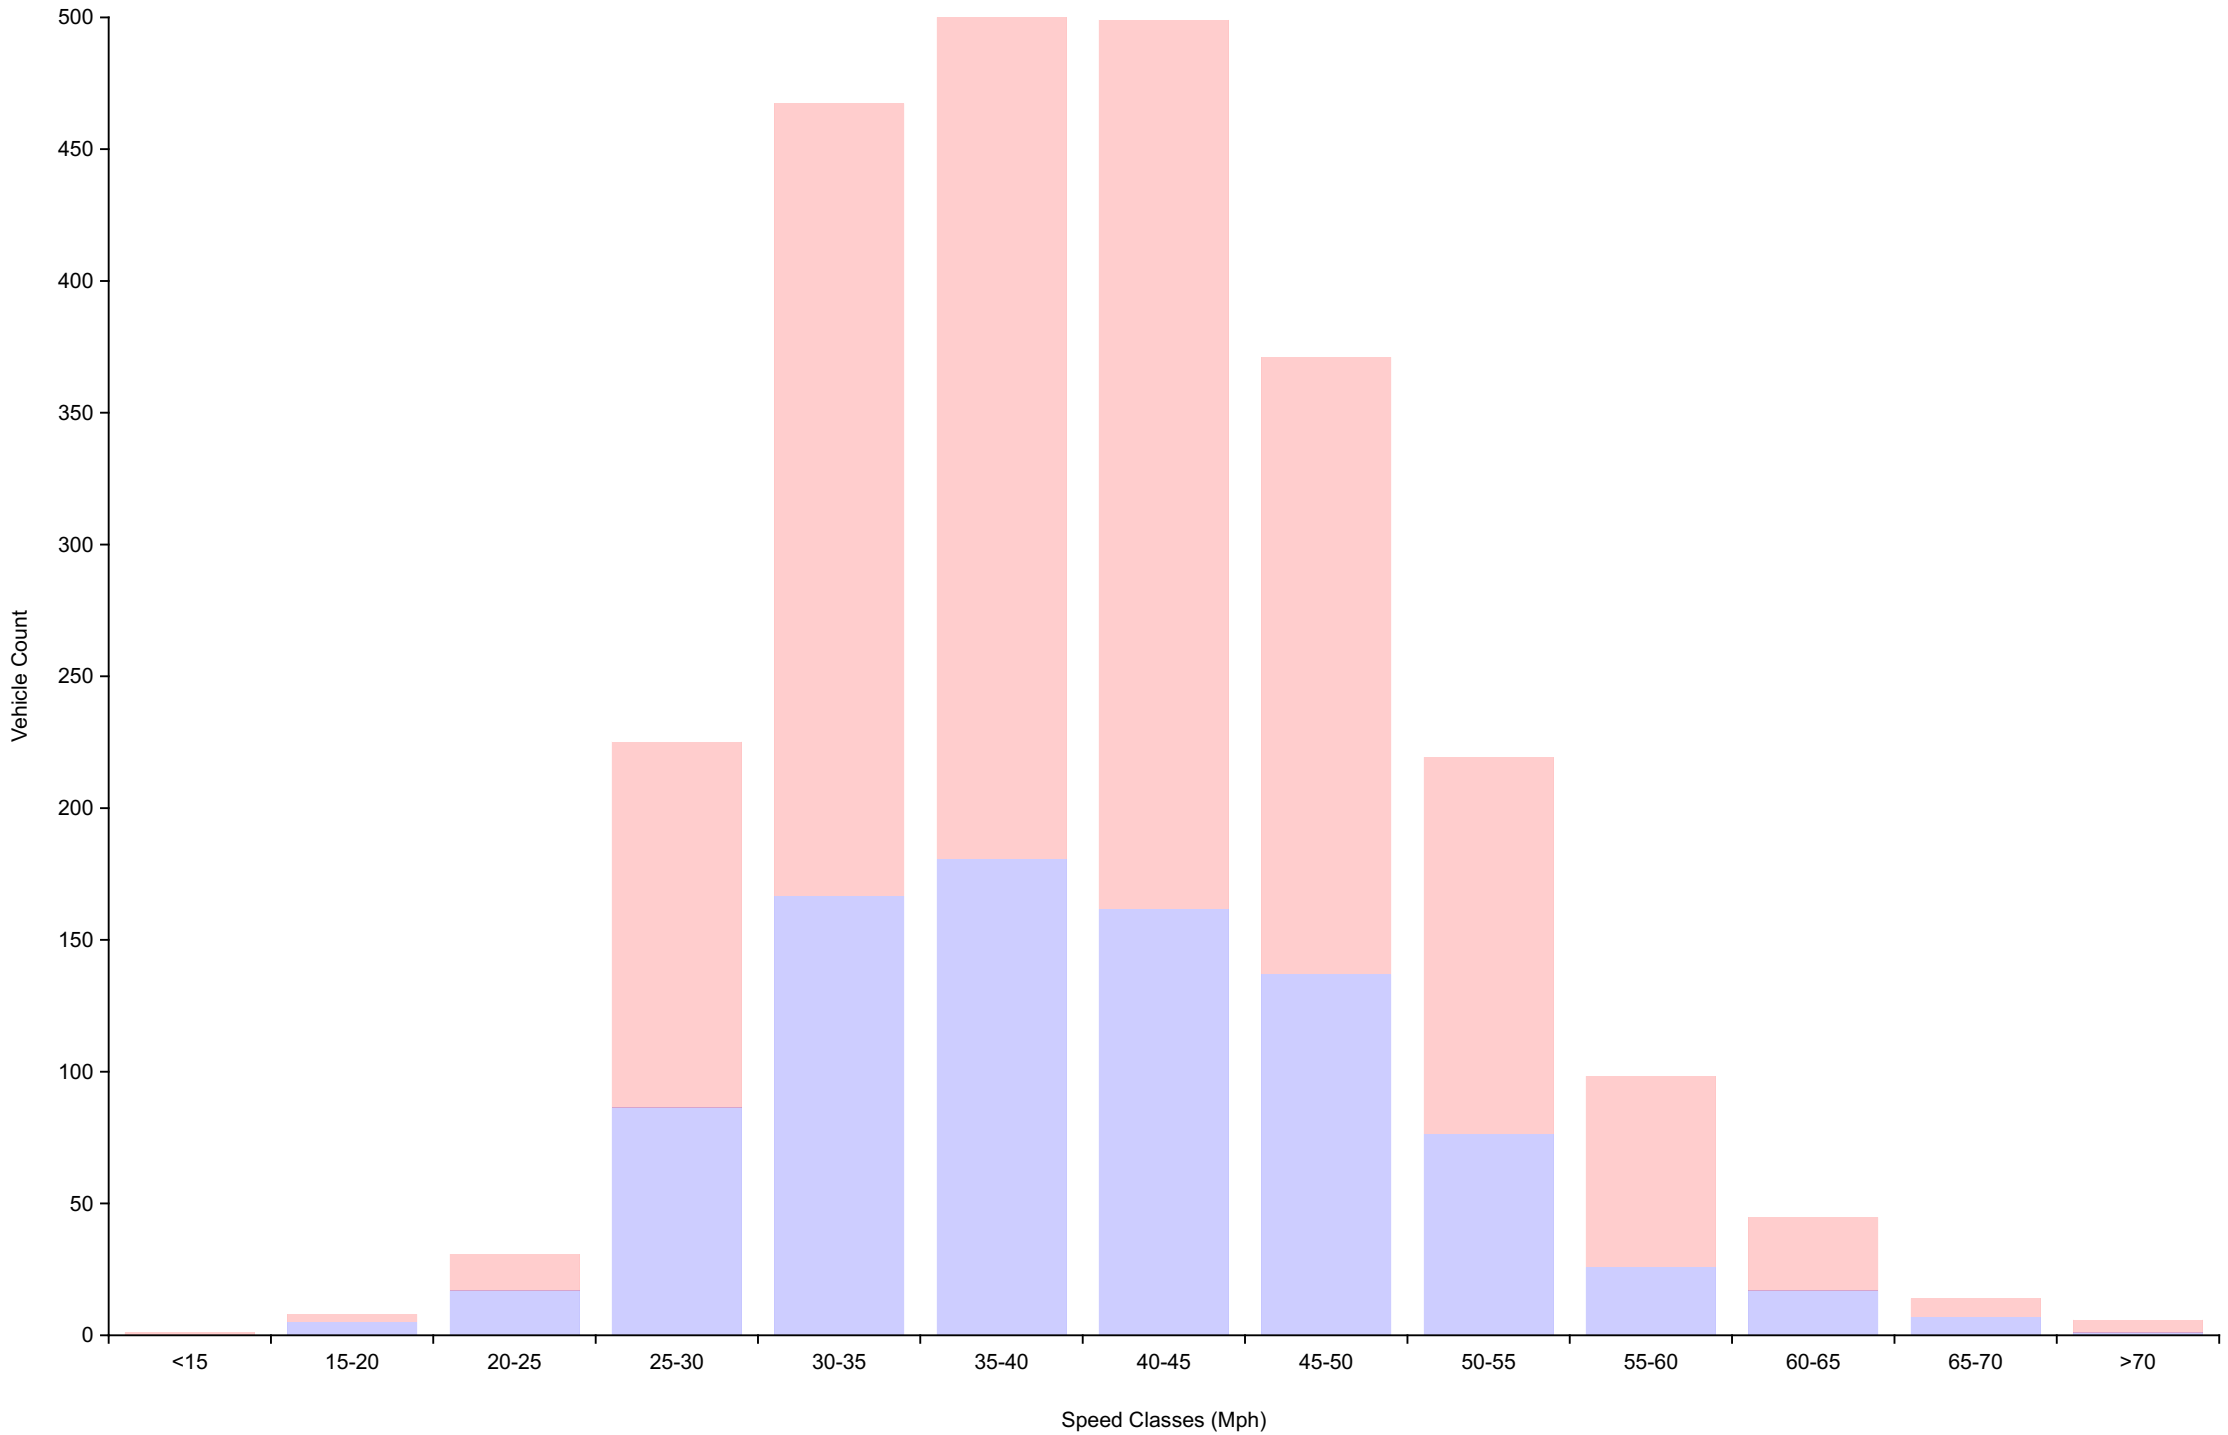

Vehicle Counts By Speed Class

For week beginning Mon Oct 5 2020

Traffic Report Yelvertoft Road SID October 2020

Weekly overview for week beginning Mon Oct 12 2020

Vehicle Speed Classes (Mph)

	<15	15 20	20 25	25 30	30 35	35 40	40 45	45 50	50 55	55 60	60 65	65 70	>70	Total	85th Percentile
00:00	0	0	0	0	3	0	3	0	1	2	0	0	0	9	53.3
01:00	0	0	0	0	1	1	1	0	0	1	0	0	0	4	48.4
02:00	0	0	0	0	2	2	0	1	0	0	0	0	0	5	40.0
03:00	0	0	0	0	1	0	0	1	0	1	0	0	0	3	51.0
04:00	0	0	0	0	0	2	0	0	0	0	0	0	0	2	38.4
05:00	0	0	0	1	1	2	3	1	1	1	0	0	0	10	49.0
06:00	0	0	0	0	0	10	6	6	7	3	0	0	0	32	50.8
07:00	0	0	0	7	7	5	12	8	11	5	2	1	0	58	53.3
08:00	0	0	0	11	20	24	27	26	26	13	3	1	0	151	51.5
09:00	0	0	2	22	35	52	44	35	12	8	4	2	0	216	47.7
10:00	0	0	3	14	32	47	52	51	7	5	1	0	0	212	47.4
11:00	0	2	6	24	47	43	49	21	16	7	3	0	0	218	47.6
12:00	1	2	6	27	41	31	43	24	12	3	1	0	0	191	45.7
13:00	0	0	6	13	43	40	39	25	7	8	3	0	0	184	47.1
14:00	0	1	2	18	42	50	43	33	16	8	4	1	0	218	48.1
15:00	0	3	5	23	33	47	48	26	17	1	1	1	0	205	46.6
16:00	1	1	0	20	45	42	39	38	14	4	4	1	0	209	48.1
17:00	0	0	2	16	29	53	35	28	16	6	3	0	0	188	48.5
18:00	0	0	1	20	34	44	55	26	19	4	2	0	0	205	47.7
19:00	0	0	1	14	27	36	37	20	8	7	4	1	0	155	48.2
20:00	0	1	0	10	21	15	20	16	5	3	2	3	1	97	47.9
21:00	0	0	0	3	8	8	11	7	1	1	1	0	2	42	48.4
22:00	0	0	0	1	6	5	17	7	6	0	1	0	1	44	49.7
23:00	0	0	0	1	2	4	4	5	1	0	1	0	0	18	47.5
AM Total	0	2	11	79	149	188	197	150	81	46	13	4	0		
PM Total	2	8	23	166	331	375	391	255	122	45	27	7	4		
Total	2	10	34	245	480	563	588	405	203	91	40	11	4		
Percent	0.07%	0.37%	1.27%	9.16%	17.94%	21.04%	21.97%	15.13%	7.59%	3.40%	1.49%	0.41%	0.15%		

Total Vehicles : 2676
30th Percentile : 34.4 MPH
50th Percentile : 39.0 MPH
85th Percentile : 48.3 MPH
95th Percentile : 54.3 MPH
Average Speed : 39.9 MPH
Highest Speed : 78.5 MPH
Total Over Speed Limit : 0.1 % (4 / 2676)