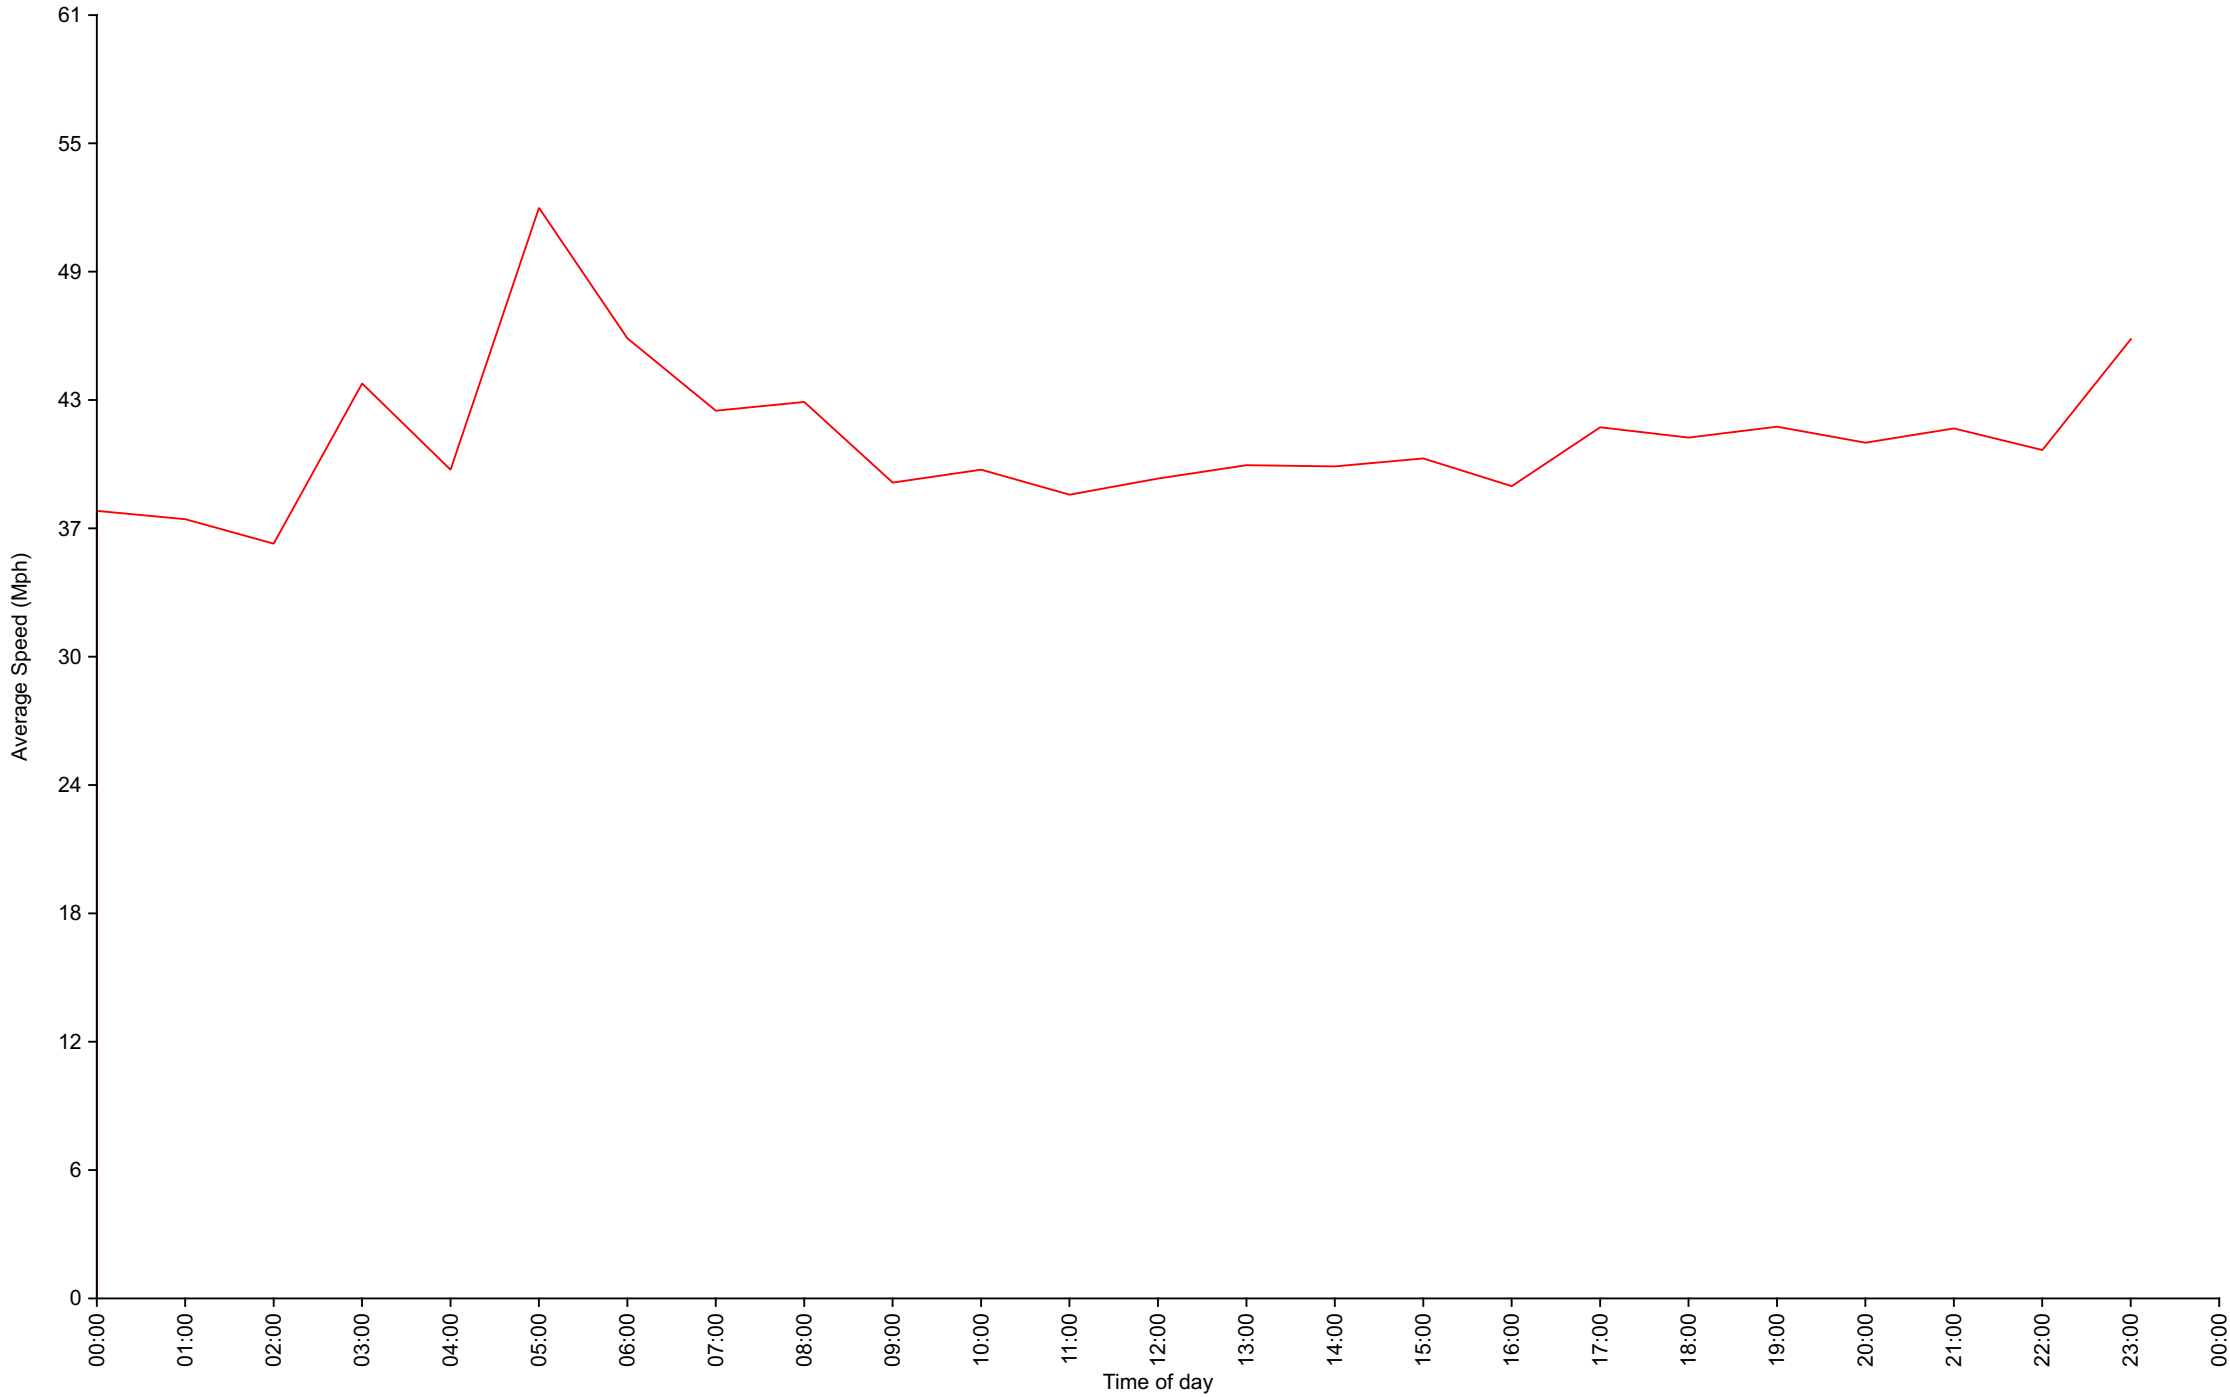

Traffic Report Yelvertoft Road SID October 2020

Weekly overview for week beginning Mon Sep 28 2020

Vehicle Speed Classes (Mph)

	<15	15 20	20 25	25 30	30 35	35 40	40 45	45 50	50 55	55 60	60 65	65 70	>70	Total	85th Percentile
00:00	0	0	0	3	2	0	4	1	1	0	0	0	0	11	44.4
01:00	0	0	0	0	0	1	0	0	0	0	0	0	0	1	37.0
02:00	0	0	0	0	2	0	1	0	0	0	0	0	0	3	37.9
03:00	0	0	0	0	0	0	1	0	0	0	0	0	0	1	43.5
04:00	0	0	0	0	0	1	0	0	0	0	0	0	0	1	39.4
05:00	0	0	0	0	0	0	0	1	0	1	0	0	0	2	53.6
06:00	0	0	0	1	1	4	5	1	3	4	0	0	1	20	55.0
07:00	0	0	0	1	3	5	6	3	2	1	0	1	0	22	49.4
08:00	0	0	1	4	12	13	11	12	12	6	0	0	1	72	52.6
09:00	0	0	2	14	31	33	19	14	10	5	2	1	0	131	47.6
10:00	0	1	2	16	33	33	14	14	24	3	0	3	0	143	50.1
11:00	0	4	3	18	23	32	29	20	9	2	2	0	1	143	46.5
12:00	0	0	2	12	30	26	30	17	8	3	2	0	0	130	46.7
13:00	0	2	2	7	18	23	37	18	6	2	1	0	0	116	46.5
14:00	0	0	2	11	22	21	26	21	8	2	1	0	0	114	46.8
15:00	0	2	1	9	18	16	26	13	6	6	2	0	0	99	48.4
16:00	0	0	1	18	23	28	22	20	7	2	1	1	0	123	46.8
17:00	0	0	0	10	14	33	27	20	10	5	2	0	1	122	48.9
18:00	0	0	0	6	16	21	21	18	7	3	2	0	0	94	48.5
19:00	0	0	0	3	12	21	20	12	8	5	1	0	0	82	50.1
20:00	0	0	1	4	11	15	11	13	6	2	0	1	0	64	48.7
21:00	0	0	0	1	6	6	5	1	3	1	1	0	1	25	51.6
22:00	0	0	0	0	5	5	5	6	1	0	0	0	0	22	46.7
23:00	0	0	0	0	4	0	0	1	2	0	0	2	0	9	61.4
AM Total	0	5	8	57	107	122	90	66	61	22	4	5	3		
PM Total	0	4	9	81	179	215	230	160	72	31	13	4	2		
Total	0	9	17	138	286	337	320	226	133	53	17	9	5		
Percent	0.00%	0.58%	1.10%	8.90%	18.45%	21.74%	20.65%	14.58%	8.58%	3.42%	1.10%	0.58%	0.32%		

Total Vehicles : 1550
30th Percentile : 34.2 MPH
50th Percentile : 38.8 MPH
85th Percentile : 48.6 MPH
95th Percentile : 54.4 MPH
Average Speed : 40.0 MPH
Highest Speed : 89.2 MPH
Total Over Speed Limit : 0.3 % (5 / 1550)

Average Speed By Hour
For week beginning Mon Sep 28 2020
(60 Minute Resolution)