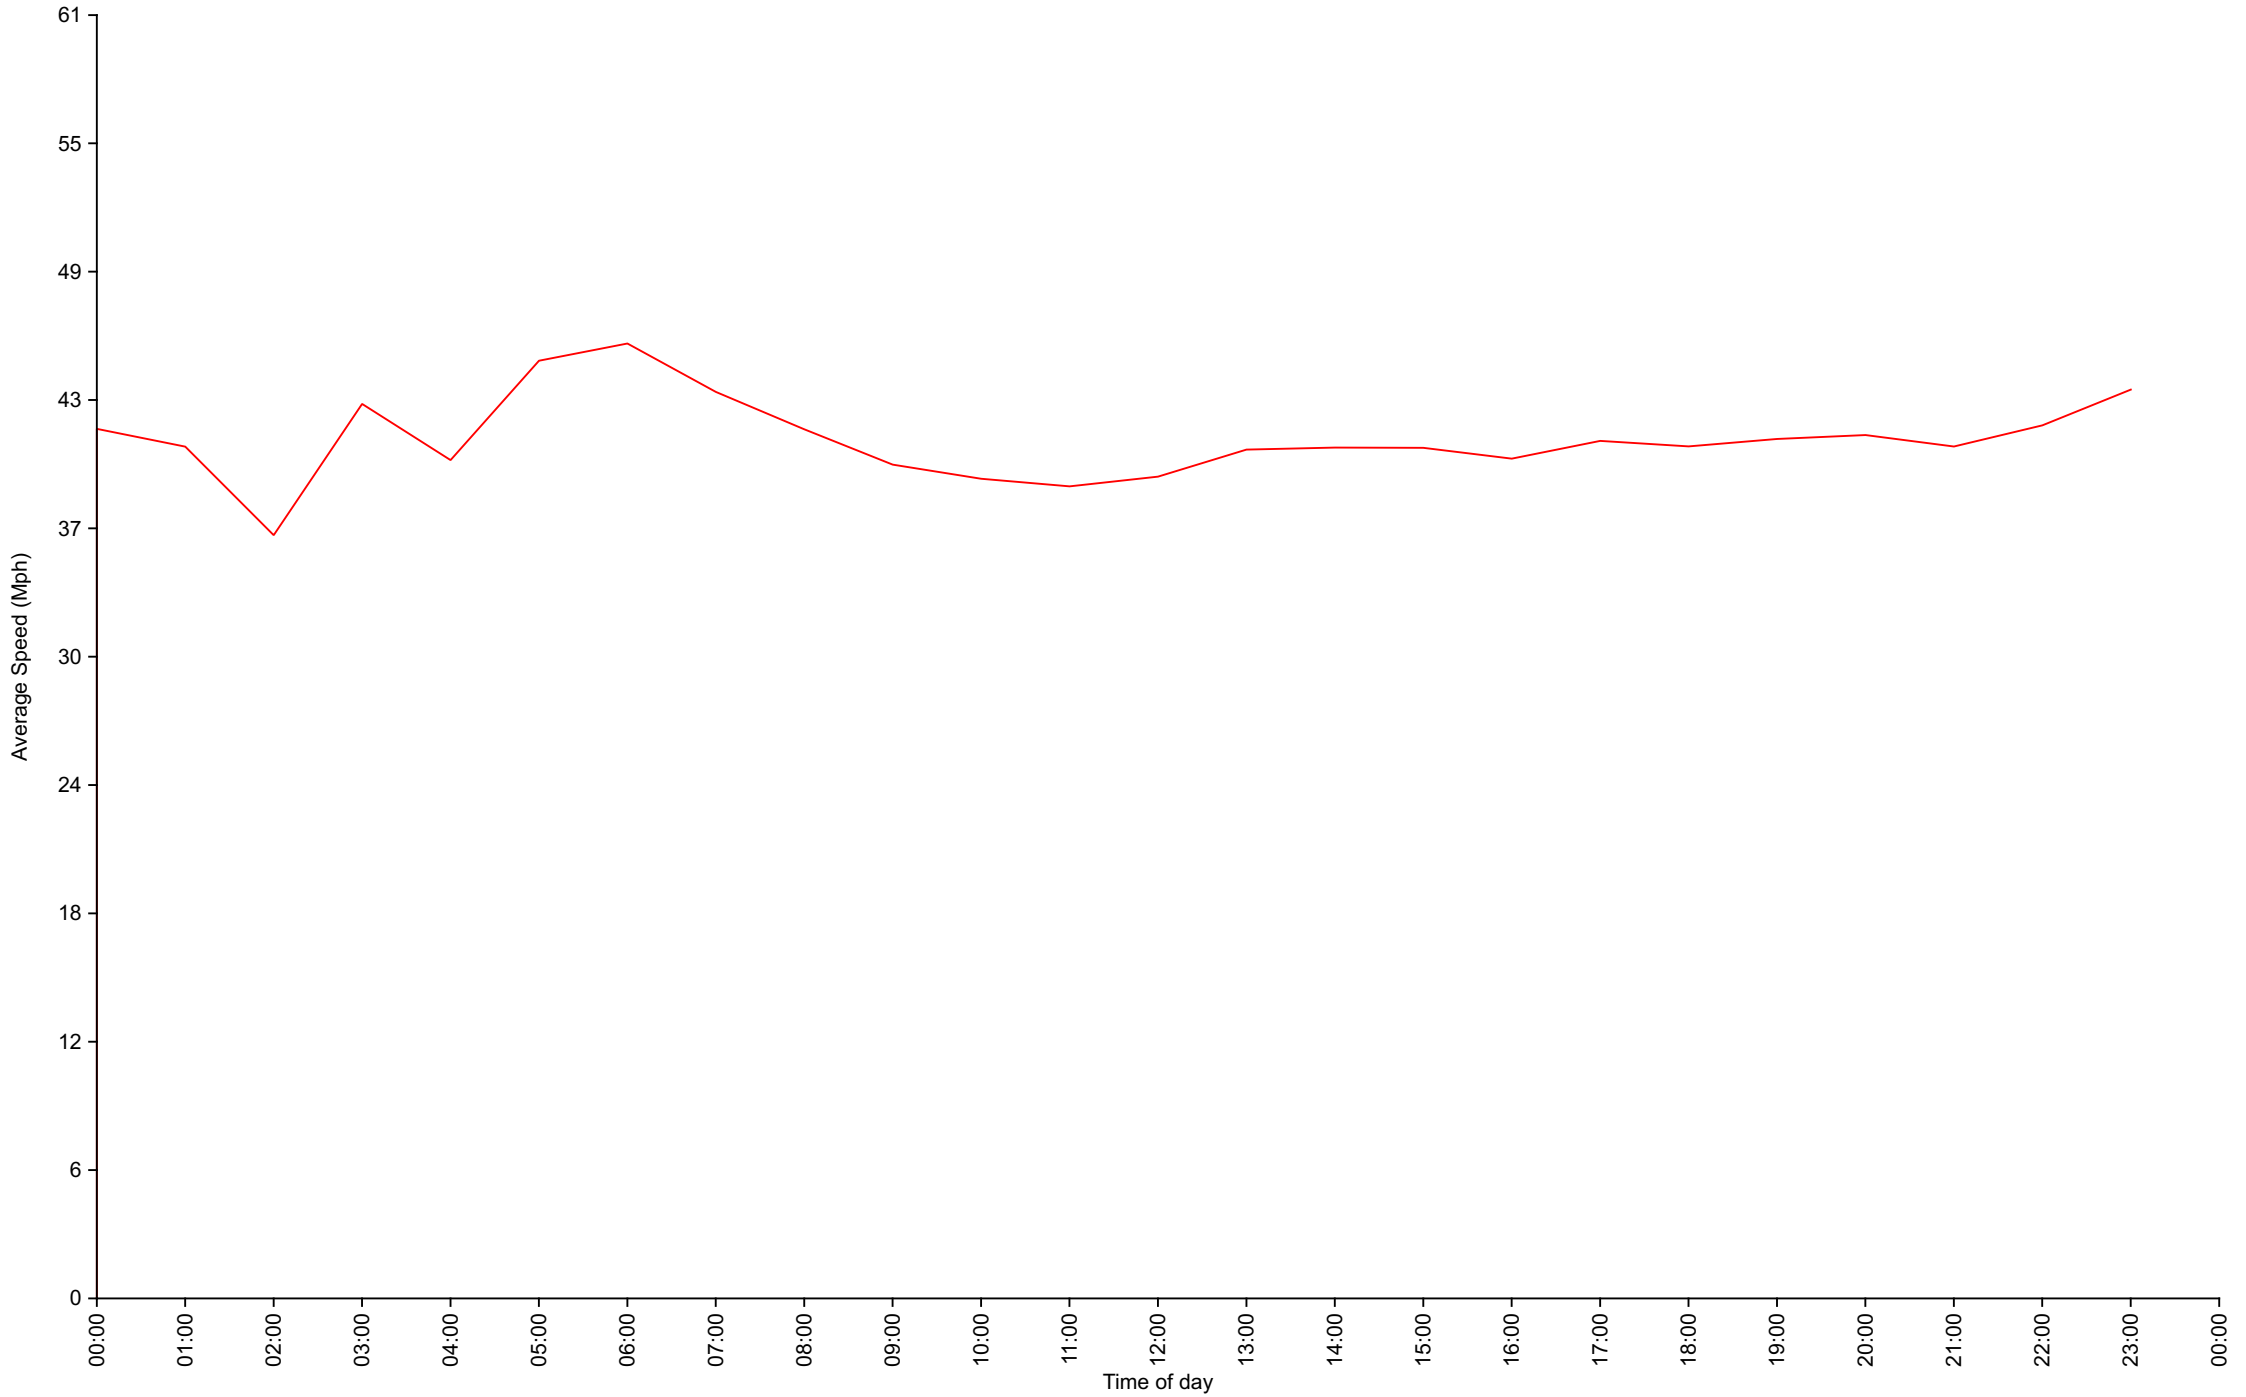

Average Speed By Hour

Traffic Overview from Thu Oct 1 2020 to Sat Oct 31 2020
(60 Minute Resolution)