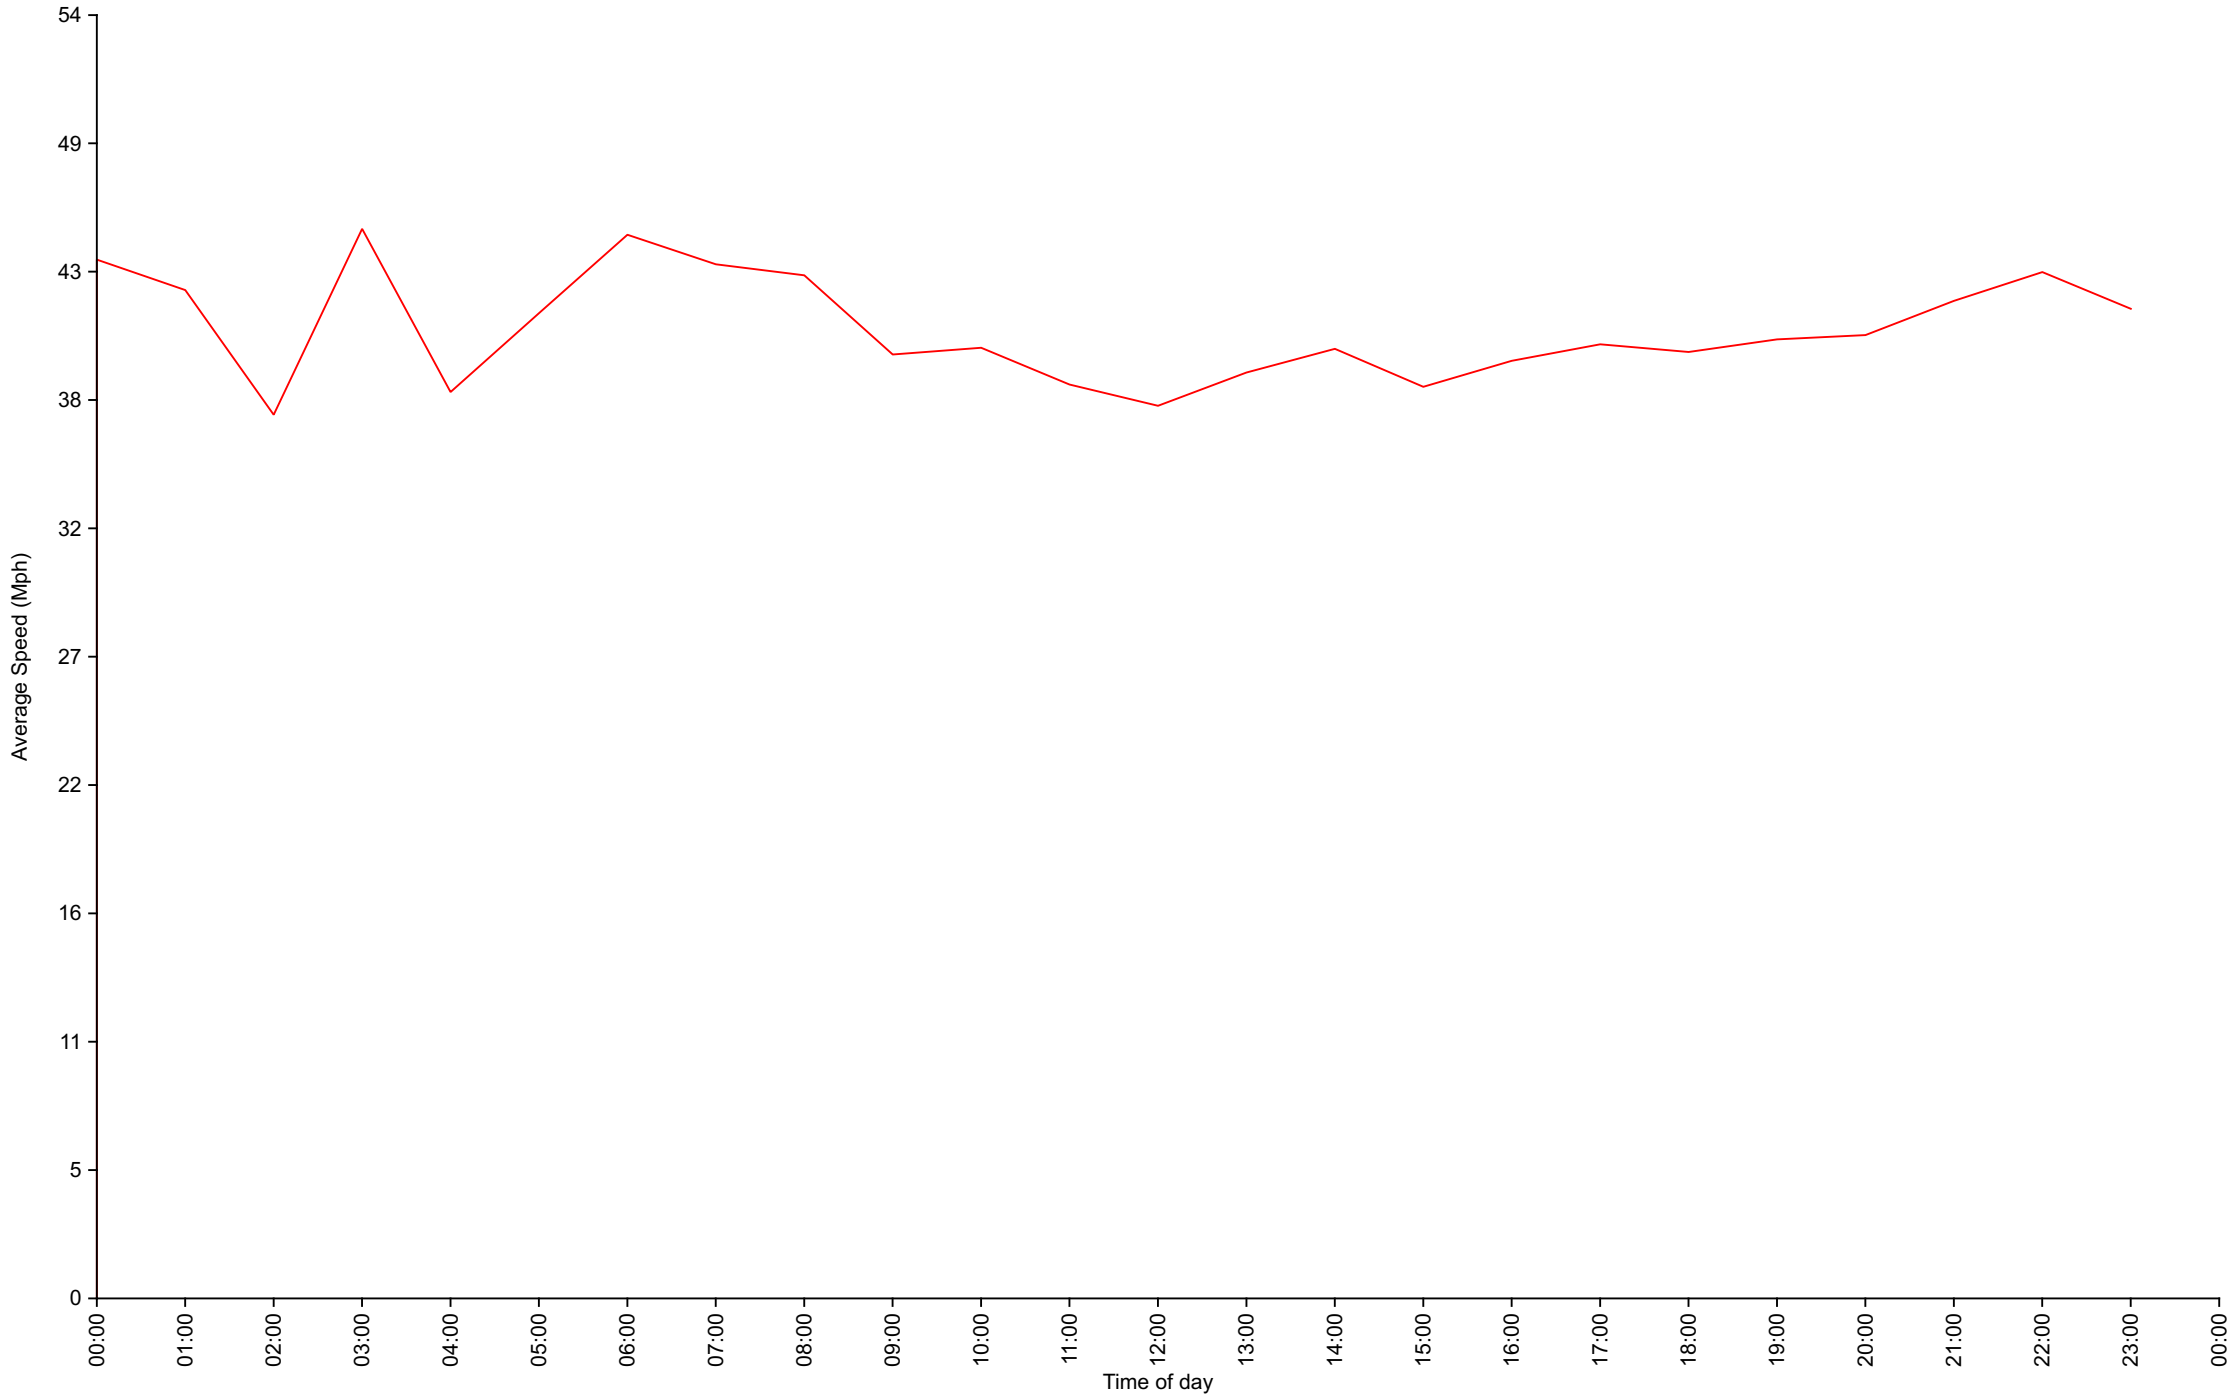

Traffic Report Yelvertoft Road SID October 2020

Weekly overview for week beginning Mon Oct 12 2020

Vehicle Speed Classes (Mph)

	<15	15 20	20 25	25 30	30 35	35 40	40 45	45 50	50 55	55 60	60 65	65 70	>70	Total	85th Percentile
00:00	0	0	0	0	3	0	3	0	1	2	0	0	0	9	53.3
01:00	0	0	0	0	1	1	1	0	0	1	0	0	0	4	48.4
02:00	0	0	0	0	2	2	0	1	0	0	0	0	0	5	40.0
03:00	0	0	0	0	1	0	0	1	0	1	0	0	0	3	51.0
04:00	0	0	0	0	0	2	0	0	0	0	0	0	0	2	38.4
05:00	0	0	0	1	1	2	3	1	1	1	0	0	0	10	49.0
06:00	0	0	0	0	0	10	6	6	7	3	0	0	0	32	50.8
07:00	0	0	0	7	7	5	12	8	11	5	2	1	0	58	53.3
08:00	0	0	0	11	20	24	27	26	26	13	3	1	0	151	51.5
09:00	0	0	2	22	35	52	44	35	12	8	4	2	0	216	47.7
10:00	0	0	3	14	32	47	52	51	7	5	1	0	0	212	47.4
11:00	0	2	6	24	47	43	49	21	16	7	3	0	0	218	47.6
12:00	1	2	6	27	41	31	43	24	12	3	1	0	0	191	45.7
13:00	0	0	6	13	43	40	39	25	7	8	3	0	0	184	47.1
14:00	0	1	2	18	42	50	43	33	16	8	4	1	0	218	48.1
15:00	0	3	5	23	33	47	48	26	17	1	1	1	0	205	46.6
16:00	1	1	0	20	45	42	39	38	14	4	4	1	0	209	48.1
17:00	0	0	2	16	29	53	35	28	16	6	3	0	0	188	48.5
18:00	0	0	1	20	34	44	55	26	19	4	2	0	0	205	47.7
19:00	0	0	1	14	27	36	37	20	8	7	4	1	0	155	48.2
20:00	0	1	0	10	21	15	20	16	5	3	2	3	1	97	47.9
21:00	0	0	0	3	8	8	11	7	1	1	1	0	2	42	48.4
22:00	0	0	0	1	6	5	17	7	6	0	1	0	1	44	49.7
23:00	0	0	0	1	2	4	4	5	1	0	1	0	0	18	47.5
AM Total	0	2	11	79	149	188	197	150	81	46	13	4	0		
PM Total	2	8	23	166	331	375	391	255	122	45	27	7	4		
Total	2	10	34	245	480	563	588	405	203	91	40	11	4		
Percent	0.07%	0.37%	1.27%	9.16%	17.94%	21.04%	21.97%	15.13%	7.59%	3.40%	1.49%	0.41%	0.15%		

Total Vehicles : 2676
30th Percentile : 34.4 MPH
50th Percentile : 39.0 MPH
85th Percentile : 48.3 MPH
95th Percentile : 54.3 MPH
Average Speed : 39.9 MPH
Highest Speed : 78.5 MPH
Total Over Speed Limit : 0.1 % (4 / 2676)

Average Speed By Hour

For week beginning Mon Oct 12 2020
(60 Minute Resolution)