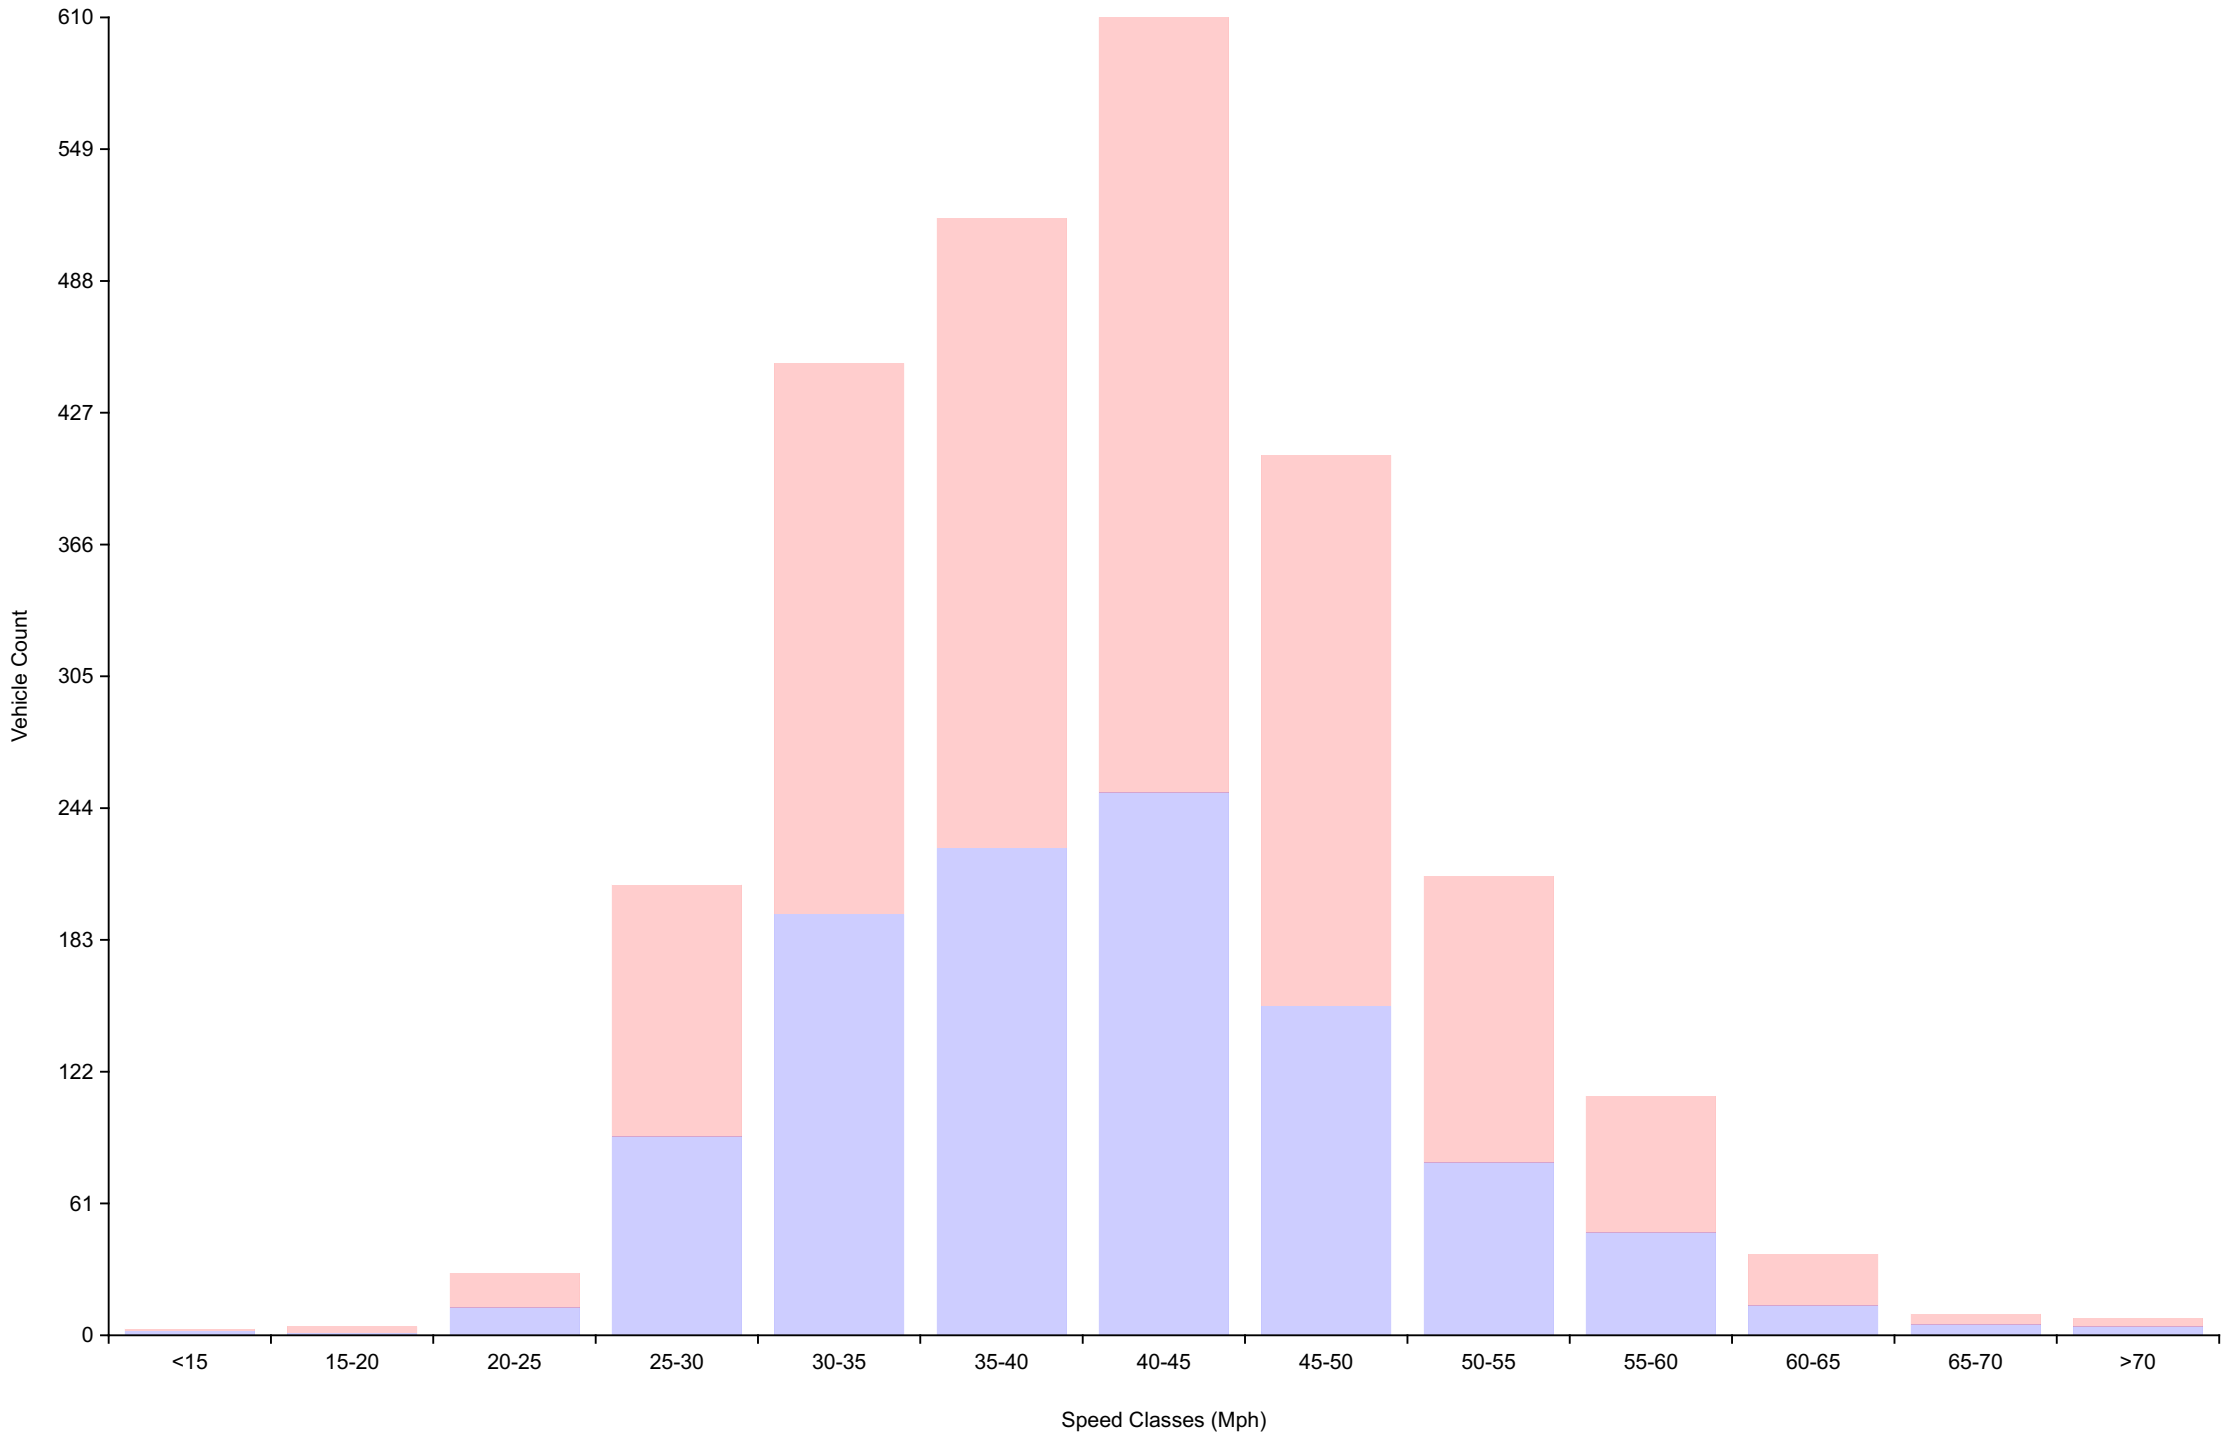

Vehicle Counts By Speed Class

For week beginning Mon Oct 19 2020

Traffic Report Yelvertoft Road SID October 2020

Weekly overview for week beginning Mon Oct 26 2020

Vehicle Speed Classes (Mph)

	<15	15 20	20 25	25 30	30 35	35 40	40 45	45 50	50 55	55 60	60 65	65 70	>70	Total	85th Percentile
00:00	0	0	0	0	1	2	0	0	0	0	0	0	0	3	36.2
01:00	0	0	0	0	1	1	0	0	0	0	0	0	0	2	35.4
02:00	0	0	0	0	0	0	0	0	0	0	0	0	0	0	0.0
03:00	0	0	0	0	1	1	0	0	0	0	0	0	0	2	36.5
04:00	0	0	0	0	2	0	1	0	1	0	0	0	0	4	45.8
05:00	0	0	0	1	4	6	7	7	5	2	3	0	1	36	54.2
06:00	0	0	0	3	3	7	9	10	9	6	4	1	1	53	57.5
07:00	0	0	0	6	16	25	30	33	17	10	2	1	2	142	51.4
08:00	0	0	2	16	29	26	36	28	16	10	2	1	0	166	50.2
09:00	1	0	3	19	44	60	39	38	9	8	1	1	0	223	46.9
10:00	0	1	1	16	30	26	43	21	12	6	1	0	0	157	47.5
11:00	1	0	2	22	37	40	41	27	9	3	2	0	1	185	46.2
12:00	0	0	1	9	25	34	38	32	8	8	2	0	0	157	48.1
13:00	0	0	1	11	18	34	42	21	14	7	5	0	0	153	50.4
14:00	0	0	0	15	29	25	31	21	9	8	6	1	0	145	51.1
15:00	0	0	2	8	21	27	30	31	21	6	5	0	1	152	51.5
16:00	0	1	1	10	34	53	35	23	19	2	3	1	1	183	48.5
17:00	0	0	2	8	25	27	30	17	12	1	1	1	0	124	47.1
18:00	0	0	0	3	17	24	23	13	6	3	0	0	0	89	47.2
19:00	0	0	0	5	9	11	18	20	8	1	0	1	0	73	48.8
20:00	0	0	0	0	9	10	7	10	2	3	2	0	0	43	49.5
21:00	0	0	0	2	5	10	7	4	1	2	1	0	0	32	48.2
22:00	0	0	0	1	1	4	3	3	2	2	1	0	0	17	54.4
23:00	0	0	0	0	2	2	3	1	0	0	0	0	0	8	42.9
AM Total	2	1	8	83	168	194	206	164	78	45	15	4	5		
PM Total	0	1	7	72	195	261	267	196	102	43	26	4	2		
Total	2	2	15	155	363	455	473	360	180	88	41	8	7		
Percent	0.09%	0.09%	0.70%	7.21%	16.89%	21.17%	22.01%	16.75%	8.38%	4.09%	1.91%	0.37%	0.33%		

Total Vehicles : 2149
30th Percentile : 35.4 MPH
50th Percentile : 39.9 MPH
85th Percentile : 49.0 MPH
95th Percentile : 55.0 MPH
Average Speed : 40.8 MPH
Highest Speed : 88.8 MPH
Total Over Speed Limit : 0.3 % (7 / 2149)