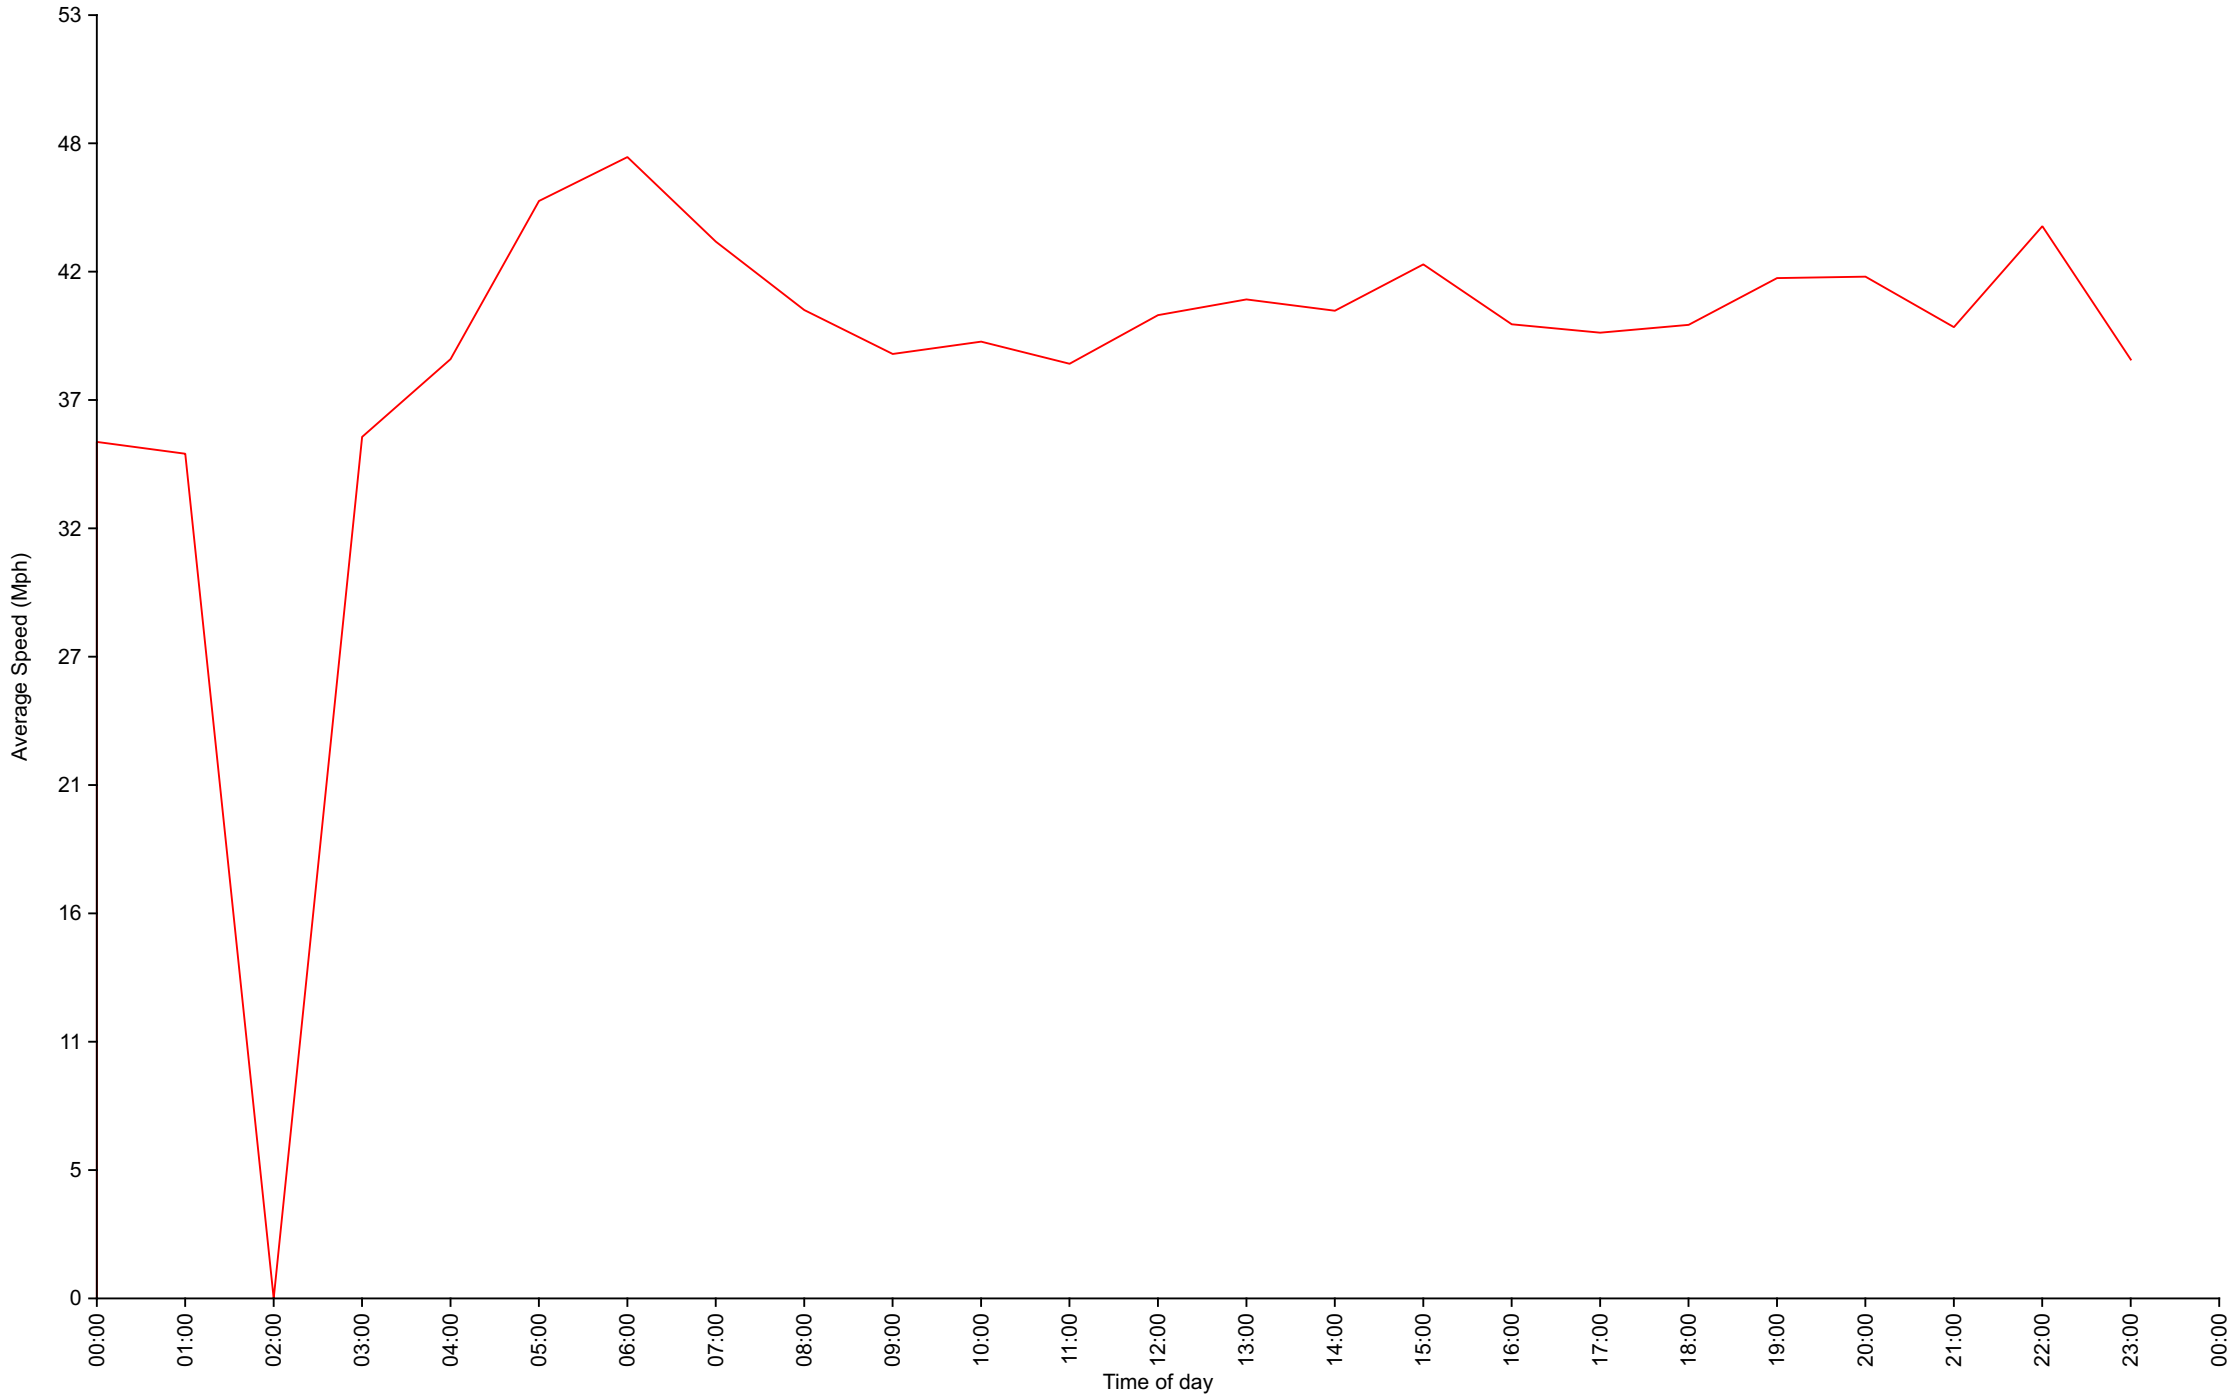

Traffic Report Yelvertoft Road SID October 2020

Weekly overview for week beginning Mon Oct 26 2020

Vehicle Speed Classes (Mph)

	<15	15 20	20 25	25 30	30 35	35 40	40 45	45 50	50 55	55 60	60 65	65 70	>70	Total	85th Percentile
00:00	0	0	0	0	1	2	0	0	0	0	0	0	0	3	36.2
01:00	0	0	0	0	1	1	0	0	0	0	0	0	0	2	35.4
02:00	0	0	0	0	0	0	0	0	0	0	0	0	0	0	0.0
03:00	0	0	0	0	1	1	0	0	0	0	0	0	0	2	36.5
04:00	0	0	0	0	2	0	1	0	1	0	0	0	0	4	45.8
05:00	0	0	0	1	4	6	7	7	5	2	3	0	1	36	54.2
06:00	0	0	0	3	3	7	9	10	9	6	4	1	1	53	57.5
07:00	0	0	0	6	16	25	30	33	17	10	2	1	2	142	51.4
08:00	0	0	2	16	29	26	36	28	16	10	2	1	0	166	50.2
09:00	1	0	3	19	44	60	39	38	9	8	1	1	0	223	46.9
10:00	0	1	1	16	30	26	43	21	12	6	1	0	0	157	47.5
11:00	1	0	2	22	37	40	41	27	9	3	2	0	1	185	46.2
12:00	0	0	1	9	25	34	38	32	8	8	2	0	0	157	48.1
13:00	0	0	1	11	18	34	42	21	14	7	5	0	0	153	50.4
14:00	0	0	0	15	29	25	31	21	9	8	6	1	0	145	51.1
15:00	0	0	2	8	21	27	30	31	21	6	5	0	1	152	51.5
16:00	0	1	1	10	34	53	35	23	19	2	3	1	1	183	48.5
17:00	0	0	2	8	25	27	30	17	12	1	1	1	0	124	47.1
18:00	0	0	0	3	17	24	23	13	6	3	0	0	0	89	47.2
19:00	0	0	0	5	9	11	18	20	8	1	0	1	0	73	48.8
20:00	0	0	0	0	9	10	7	10	2	3	2	0	0	43	49.5
21:00	0	0	0	2	5	10	7	4	1	2	1	0	0	32	48.2
22:00	0	0	0	1	1	4	3	3	2	2	1	0	0	17	54.4
23:00	0	0	0	0	2	2	3	1	0	0	0	0	0	8	42.9
AM Total	2	1	8	83	168	194	206	164	78	45	15	4	5		
PM Total	0	1	7	72	195	261	267	196	102	43	26	4	2		
Total	2	2	15	155	363	455	473	360	180	88	41	8	7		
Percent	0.09%	0.09%	0.70%	7.21%	16.89%	21.17%	22.01%	16.75%	8.38%	4.09%	1.91%	0.37%	0.33%		

Total Vehicles : 2149
30th Percentile : 35.4 MPH
50th Percentile : 39.9 MPH
85th Percentile : 49.0 MPH
95th Percentile : 55.0 MPH
Average Speed : 40.8 MPH
Highest Speed : 88.8 MPH
Total Over Speed Limit : 0.3 % (7 / 2149)

Average Speed By Hour
For week beginning Mon Oct 26 2020
(60 Minute Resolution)