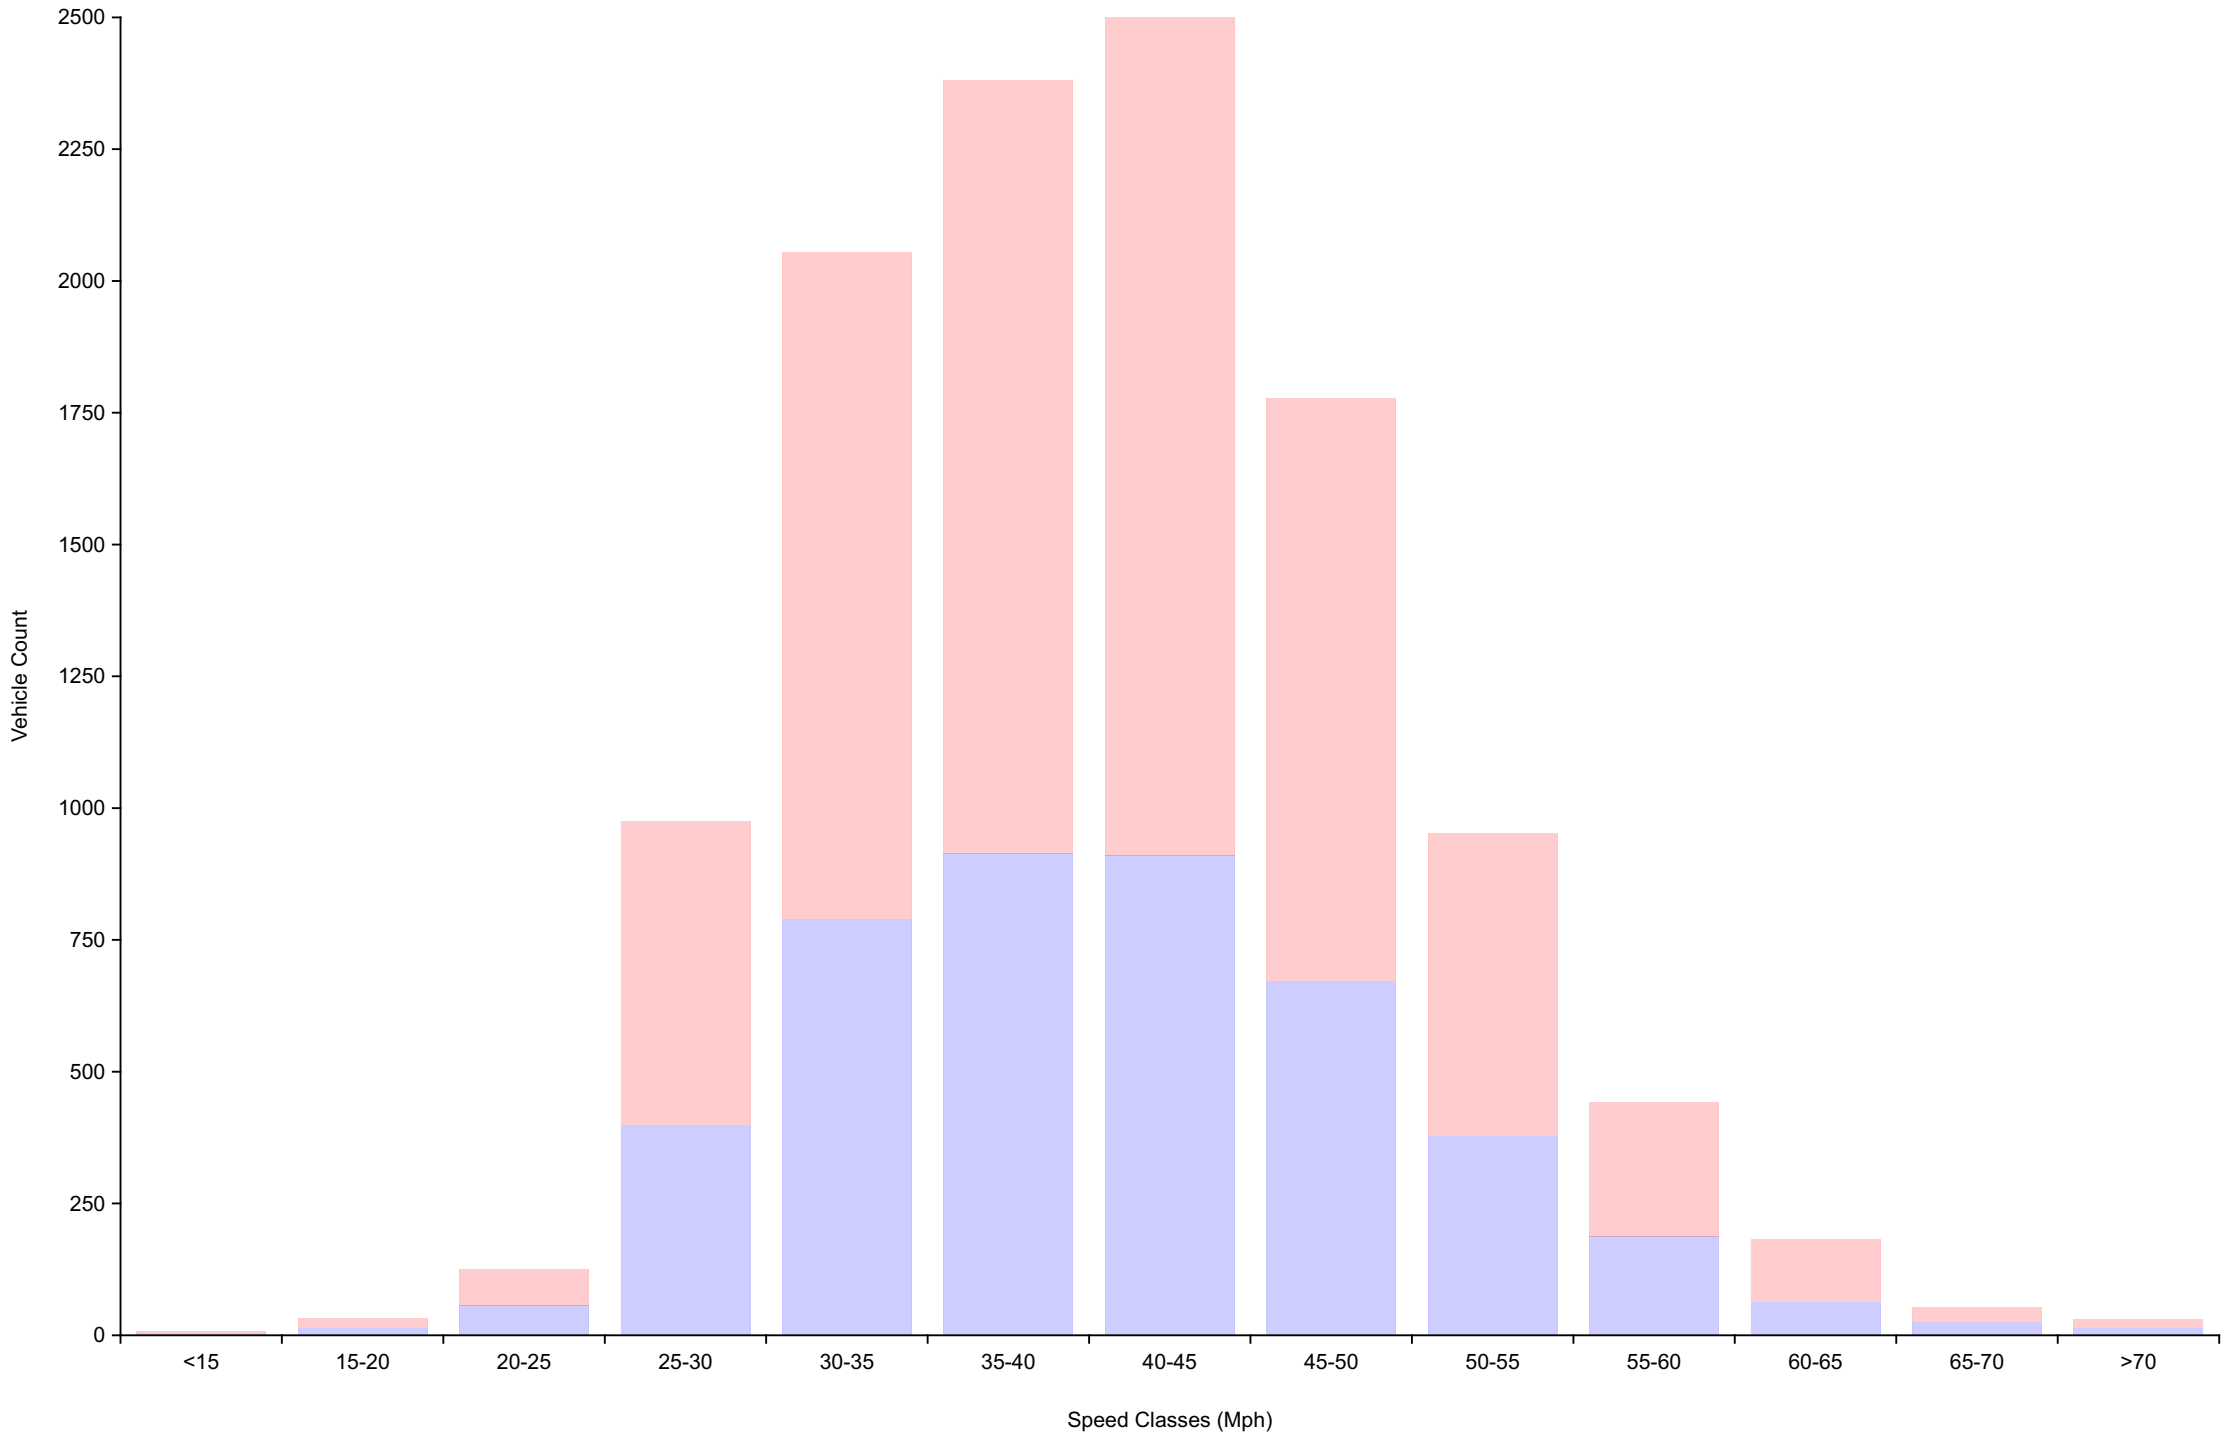

Vehicle Counts By Speed Class

Traffic Overview from Thu Oct 1 2020 to Sat Oct 31 2020