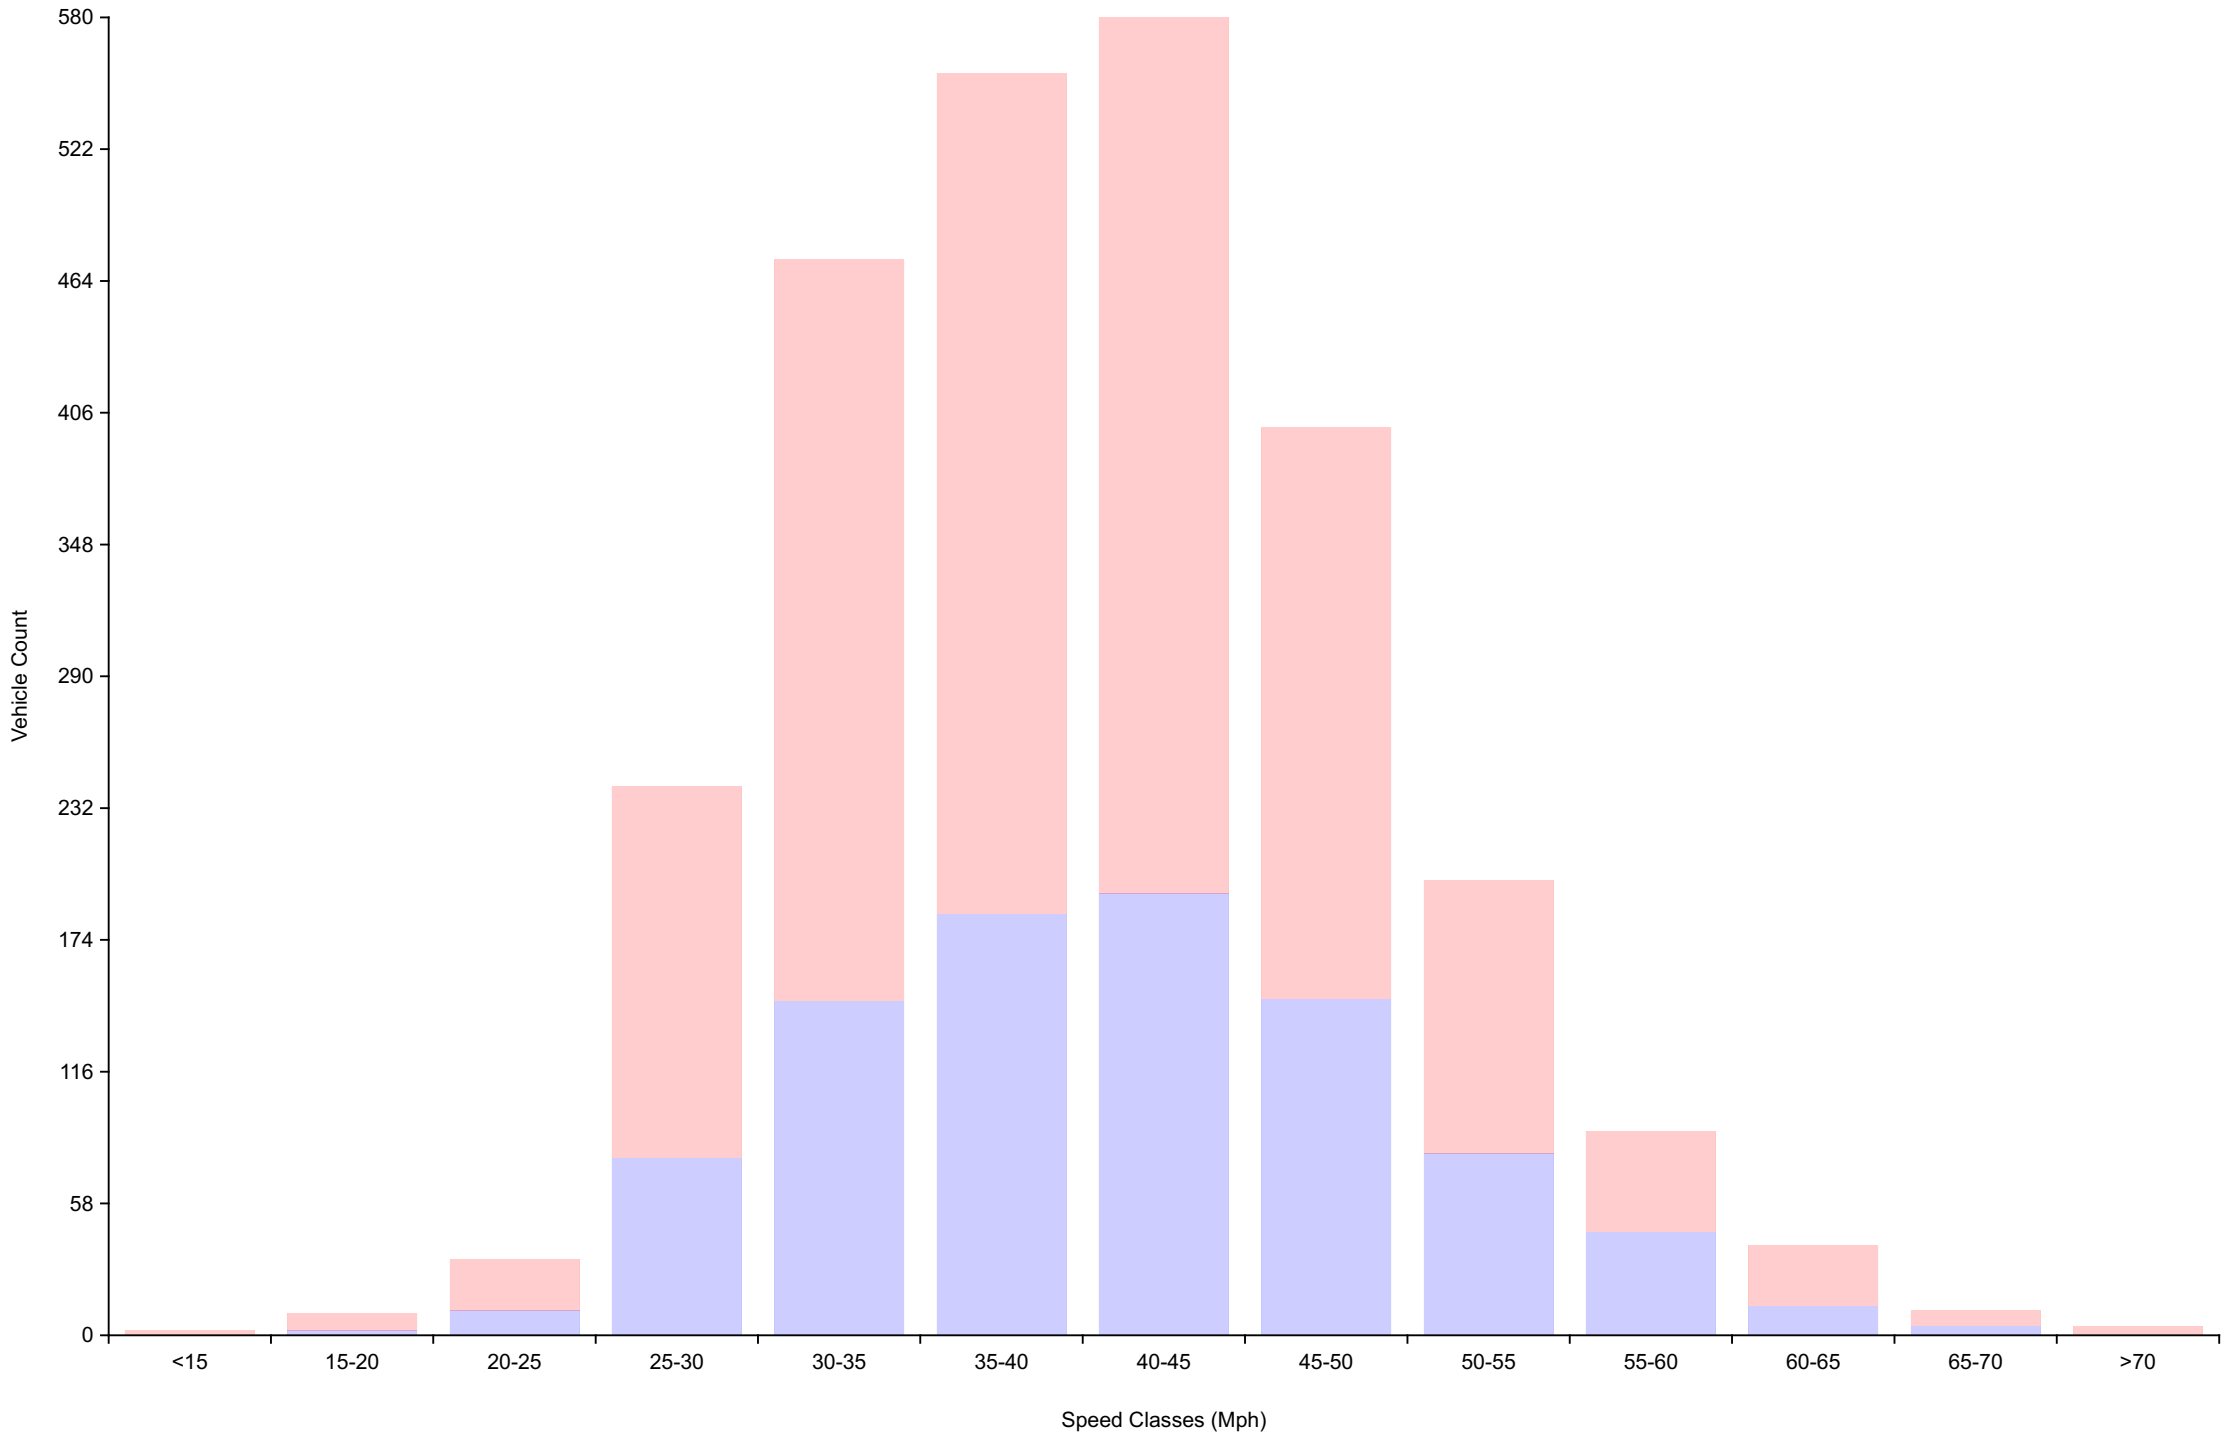

Vehicle Counts By Speed Class

For week beginning Mon Oct 12 2020

Traffic Report Yelvertoft Road SID October 2020

Weekly overview for week beginning Mon Oct 19 2020

Vehicle Speed Classes (Mph)

	<15	15 20	20 25	25 30	30 35	35 40	40 45	45 50	50 55	55 60	60 65	65 70	>70	Total	85th Percentile
00:00	0	0	0	0	0	0	1	0	1	0	0	0	0	2	49.3
01:00	0	0	0	0	1	1	0	0	0	0	0	0	0	2	35.2
02:00	0	0	0	0	1	3	1	0	0	0	0	0	0	5	37.0
03:00	0	0	0	0	0	0	0	1	0	0	0	0	0	1	47.4
04:00	0	0	0	0	2	1	0	0	1	1	0	0	0	5	52.0
05:00	0	0	0	1	3	3	12	4	7	4	0	0	0	34	51.0
06:00	0	0	0	2	12	5	14	10	5	3	2	1	0	54	50.9
07:00	0	0	1	6	12	24	39	23	12	11	1	0	0	129	50.5
08:00	0	0	3	26	34	49	34	30	14	8	1	1	0	200	48.0
09:00	0	0	2	21	53	50	51	28	19	10	1	1	3	239	48.4
10:00	1	1	2	22	46	55	53	27	14	2	5	0	1	229	46.6
11:00	1	0	5	15	33	37	49	31	8	9	4	2	0	194	48.2
12:00	0	1	4	32	32	34	39	38	16	3	4	1	0	204	47.7
13:00	0	0	1	16	30	40	50	35	21	9	3	1	0	206	49.4
14:00	0	0	0	14	33	47	41	33	18	10	2	1	0	199	49.2
15:00	1	1	1	13	35	39	59	26	24	9	3	0	1	212	49.6
16:00	0	1	2	10	30	39	46	31	16	9	4	1	0	189	49.3
17:00	0	0	3	16	38	30	50	29	15	11	2	0	2	196	49.1
18:00	0	0	0	5	22	21	30	25	8	4	2	0	1	118	48.3
19:00	0	0	3	7	15	18	17	20	8	5	1	0	0	94	49.0
20:00	0	0	2	2	9	13	14	8	3	1	2	0	0	54	47.0
21:00	0	0	0	0	10	8	12	3	1	1	0	1	0	36	45.2
22:00	0	0	0	1	3	6	2	6	2	1	0	0	0	21	48.9
23:00	0	0	0	2	1	0	3	4	2	1	1	0	0	14	53.8
AM Total	2	1	13	93	197	228	254	154	81	48	14	5	4		
PM Total	1	3	16	118	258	295	363	258	134	64	24	5	4		
Total	3	4	29	211	455	523	617	412	215	112	38	10	8		
Percent	0.11%	0.15%	1.10%	8.00%	17.25%	19.83%	23.40%	15.62%	8.15%	4.25%	1.44%	0.38%	0.30%		

Total Vehicles : 2637
30th Percentile : 34.9 MPH
50th Percentile : 39.8 MPH
85th Percentile : 48.8 MPH
95th Percentile : 55.3 MPH
Average Speed : 40.5 MPH
Highest Speed : 84.5 MPH
Total Over Speed Limit : 0.3 % (8 / 2637)